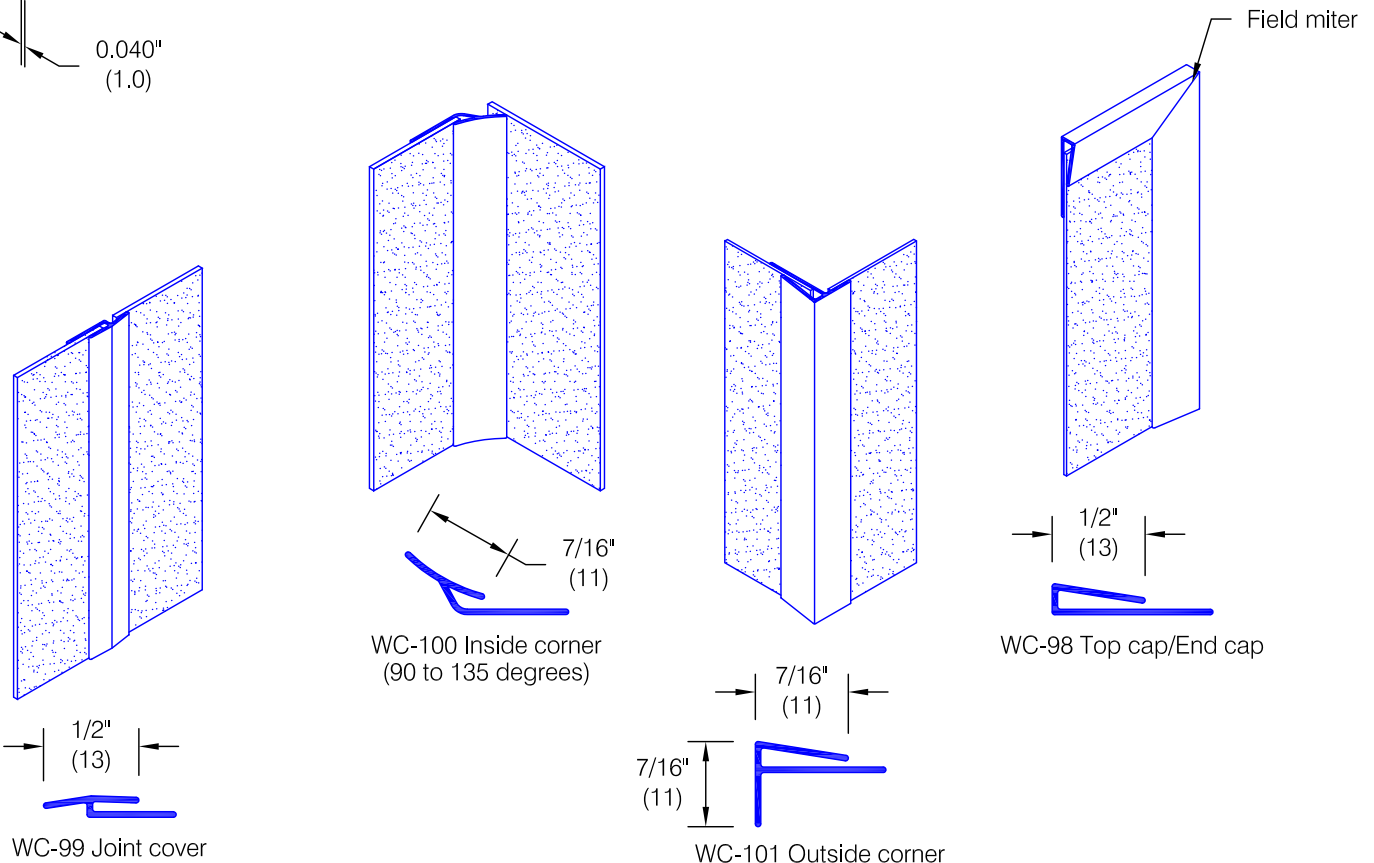

WC-40 Wall Covering

Features:

- Class A fire rating
- Heavier gauges available
- Stock size 4'-0" (1219) x 8'-0" (2438) sheets
- Custom sizes are available (minimums apply)

Finishes:

- Manufacturer's standard colors
- Custom colors available

Mounting Options:

- Adhesive
 ADH-30 adhesive supplied separately

Customer :	Project :	WD.65.0c
Architect :	Sales Rep :	