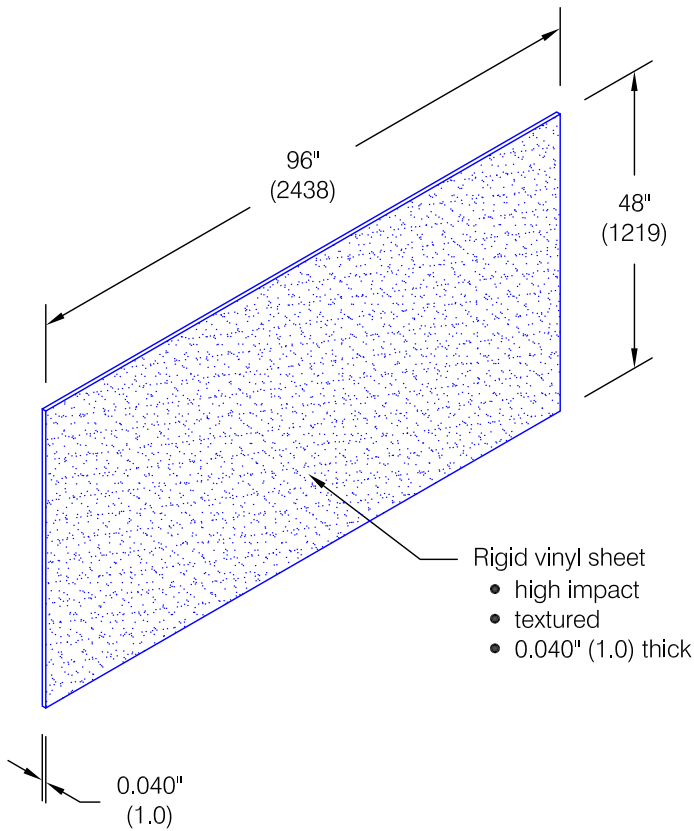

WC-40 Wall Covering

Features:

- Class A fire rating
- Heavier gauges available
- Stock size 4'-0" (1219) x 8'-0" (2438) sheets
- Custom sizes are available (minimums apply)

Finishes:

- Manufacturer's standard colors
- Custom colors available

Mounting Options:

- Adhesive
 ADH-30 adhesive supplied separately

Customer :	Project :	WD.65.0c
Architect :	Sales Rep :	