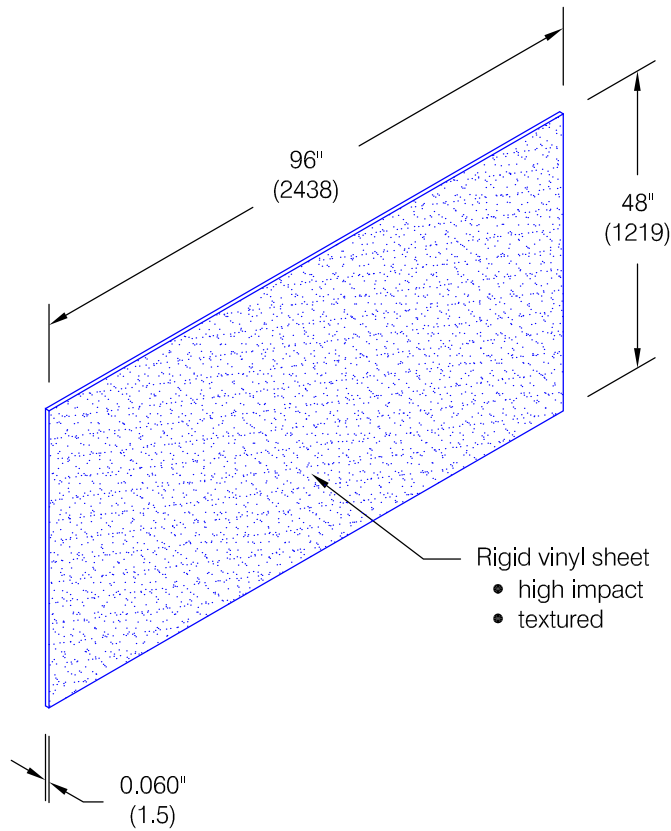

WC-60 Wall Covering

Features:

- Class A fire rating
- Heavier gauges available
- Stock size 4'-0" (1219) x 8'-0" (2438) sheets
- Custom sizes are available (minimums apply)

Finishes:

- Manufacturer's standard colors
- Custom colors available