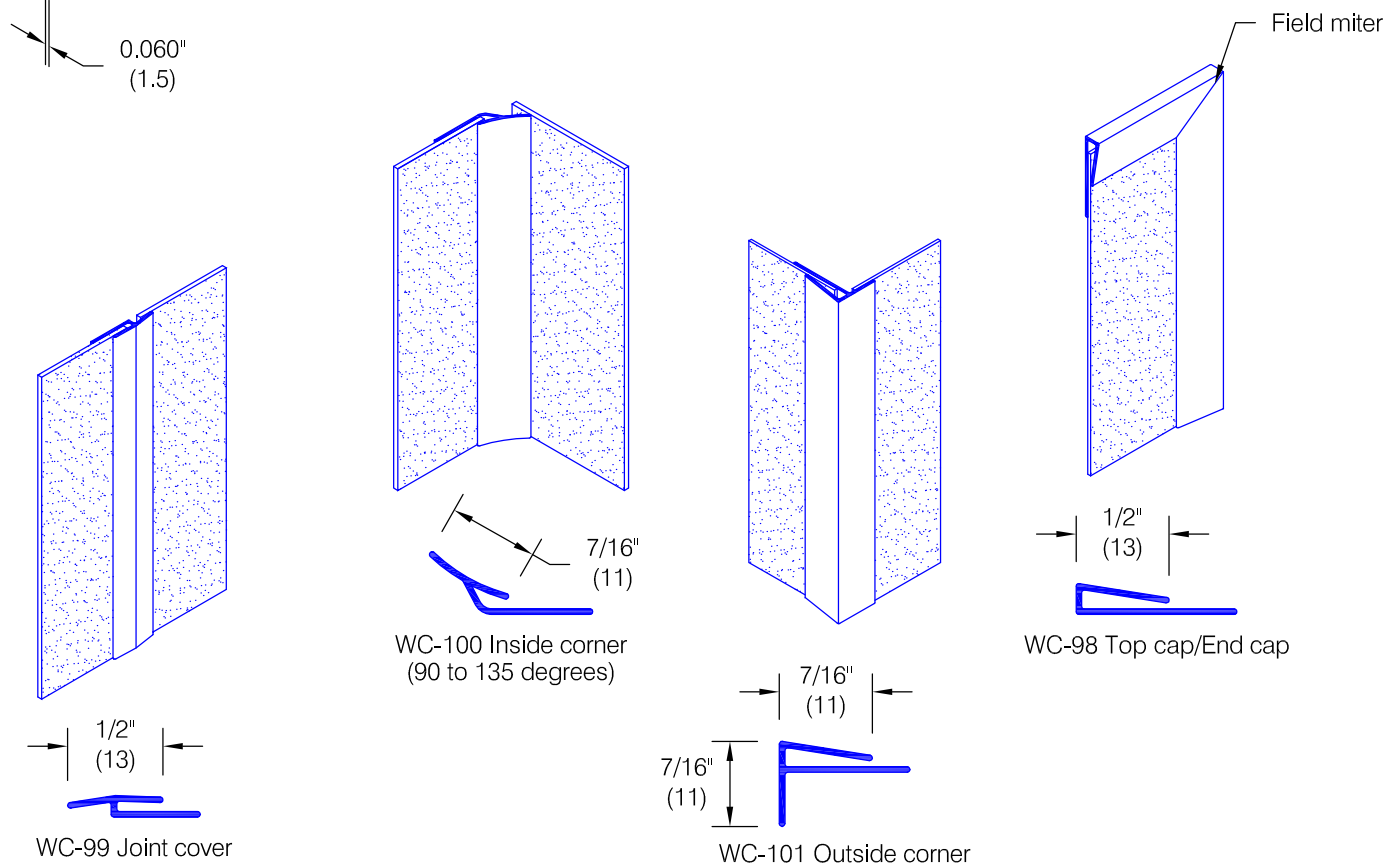

WC-60 Wall Covering

Features:

- Class A fire rating
- Heavier gauges available
- Stock size 4'-0" (1219) x 8'-0" (2438) sheets
- Custom sizes are available (minimums apply)

Finishes:

- Manufacturer's standard colors
- Custom colors available

Mounting Options:

- Adhesive (supplied separately)
 ADH-60 mastic adhesive
 ADH-30 contact adhesive

Customer :

Project :

Architect :

Sales Rep :

WD.66.0d