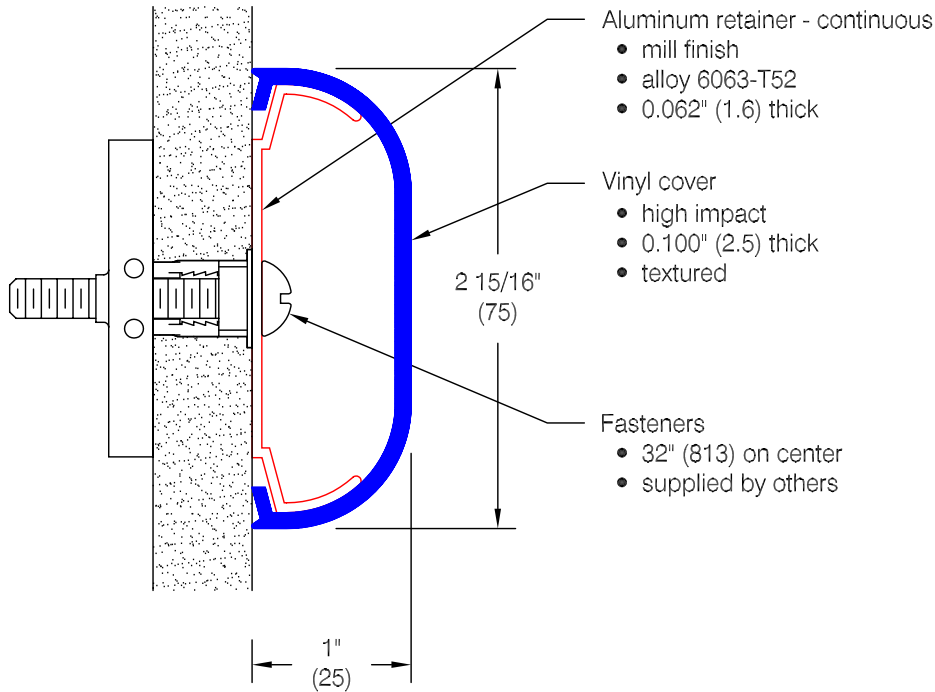

WG-3 Wall Guard

Features:

- Class A fire rating
- Molded end caps
- Molded outside corners
- Stock length 12'-0" (3658)

Finishes:

- Manufacturer's standard colors
- Custom colors available
- Grooved (see WD.21.0)