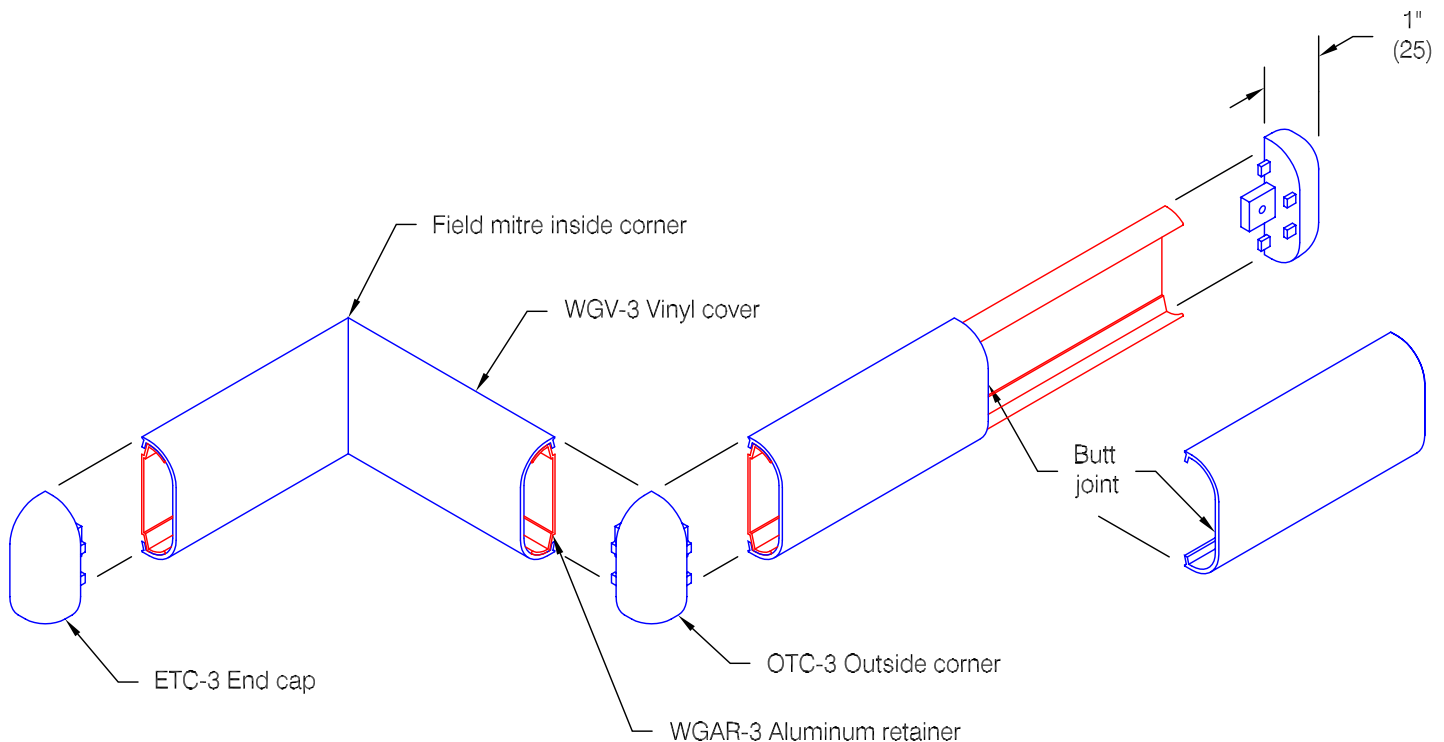

Customer :	Project :	WD.19.0a
Architect :	Sales Rep :