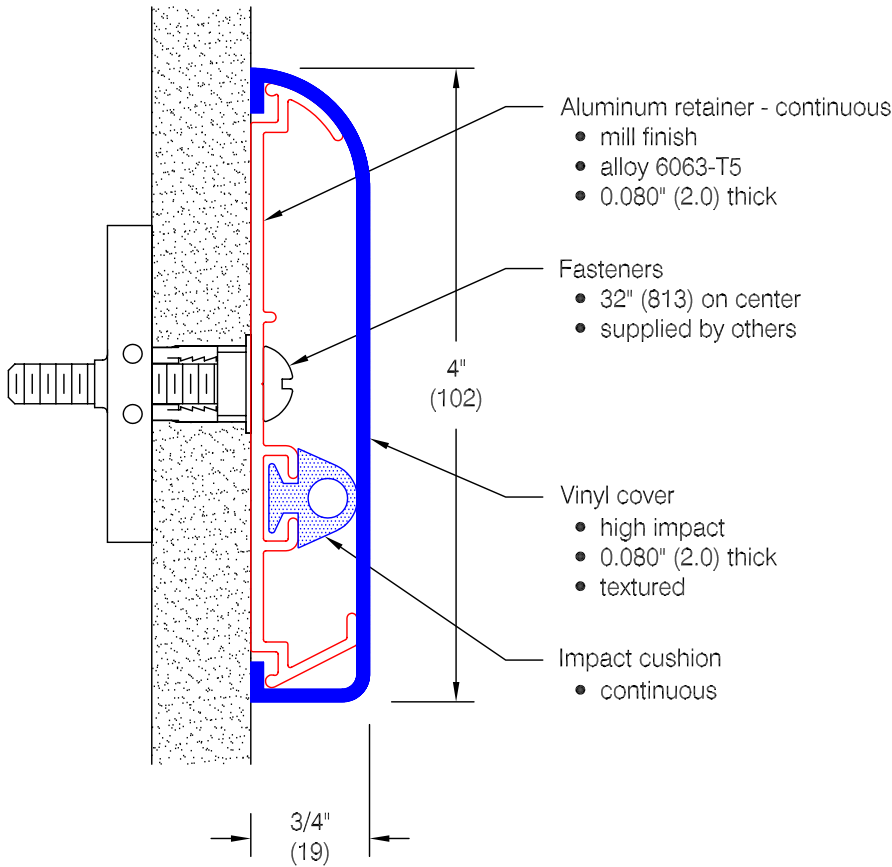

WG-4 Wall Guard

Features:

- Class A fire rating
- Molded end caps
- Molded outside corners
- Stock length 12'-0" (3658)

Finishes:

- Manufacturer's standard colors
- Custom colors available
- Grooved (see WD.25.0)