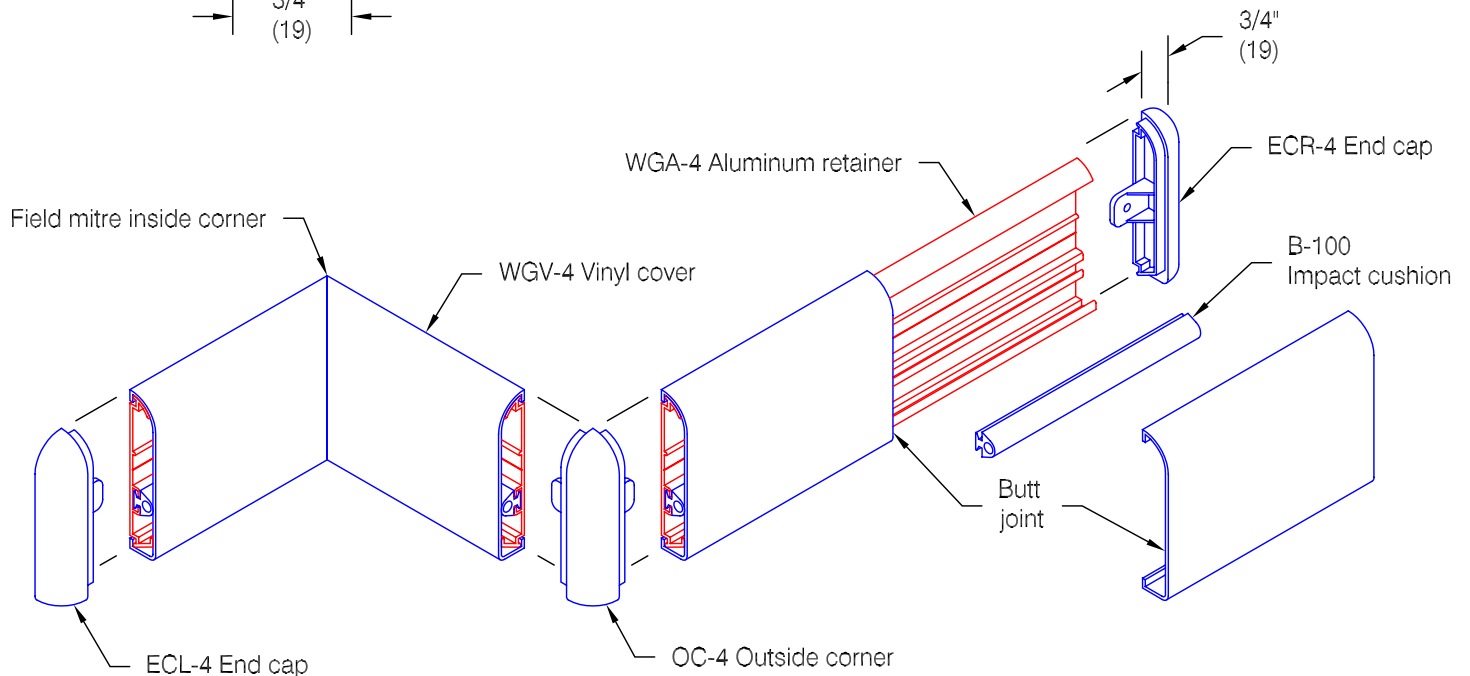

Customer :	Project :	WD.23.0b
Architect :	Sales Rep :