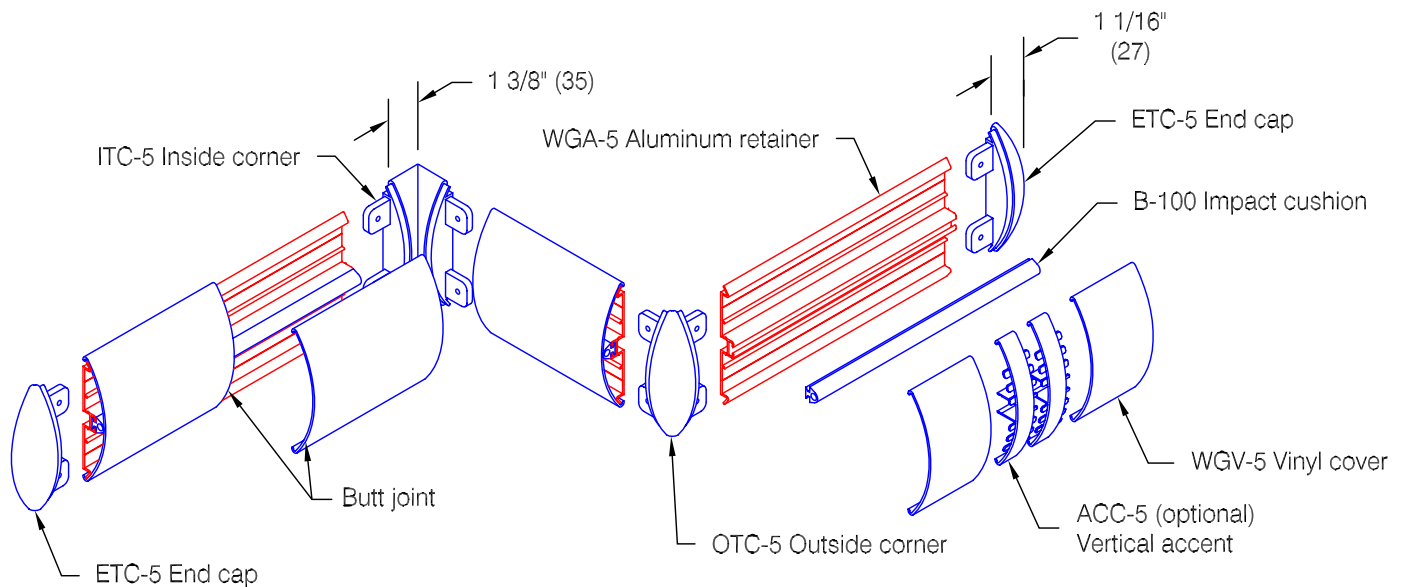

## WG-5 Wall Guard

### Features:

- Class A fire rating
- Molded end caps
- Molded outside corners
- Molded inside corners
- Stock length 12'-0" (3658)

### Finishes:

- Manufacturer's standard colors
- Custom colors available
- Molded vertical accents available

- Optional 3/4" wide molded vertical accent
- may be placed individually or in series, side-by-side
  - available in a wide range of colors
  - may be located along length of profile as desired