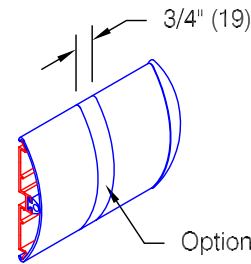

WG-5 Wall Guard

Features:

- Class A fire rating
- Molded end caps
- Molded outside corners
- Molded inside corners
- Stock length 12'-0" (3658)

Finishes:

- Manufacturer's standard colors
- Custom colors available
- Molded vertical accents available

1. Optional 3/4" wide molded vertical accent
2. may be placed individually or in series, side-by-side
   - available in a wide range of colors
   - may be located along length of profile as desired