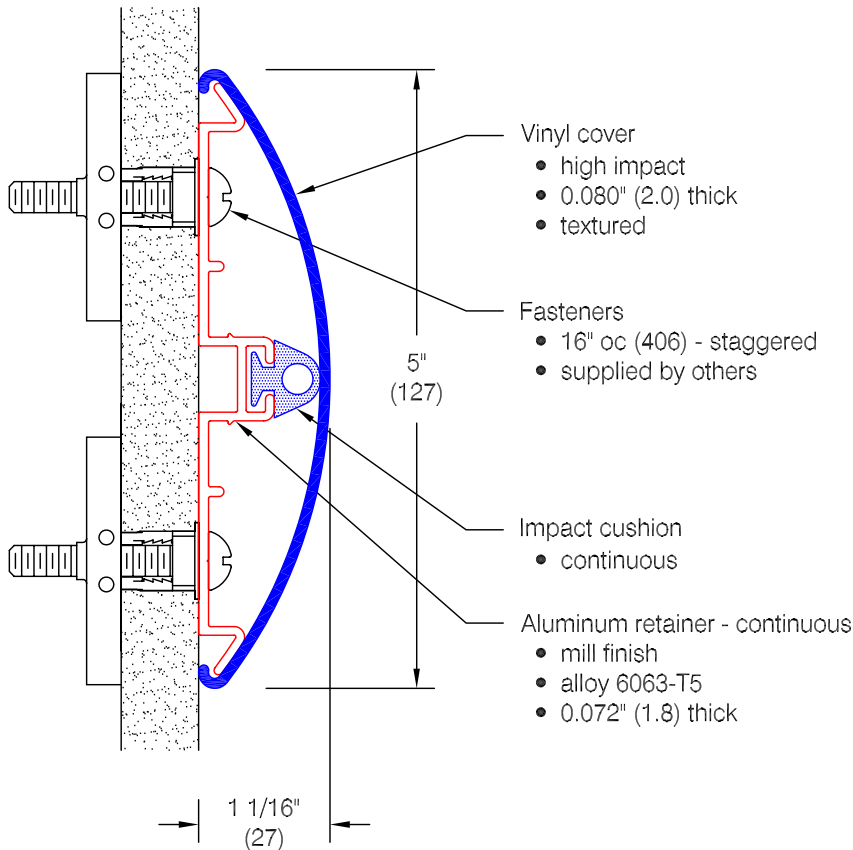

## WG-5 Wall Guard

### Features:

- Class A fire rating
- Molded end caps
- Molded outside corners
- Molded inside corners
- Stock length 12'-0" (3658)

### Finishes:

- Manufacturer's standard colors
- Custom colors available
- Molded vertical accents available

- Optional 3/4" wide molded vertical accent
- may be placed individually or in series, side-by-side
  - available in a wide range of colors
  - may be located along length of profile as desired