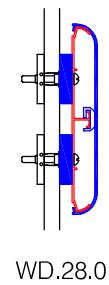

Optional mounting:

Customer :

Project :

Architect :

Sales Rep :

WD.27.0b