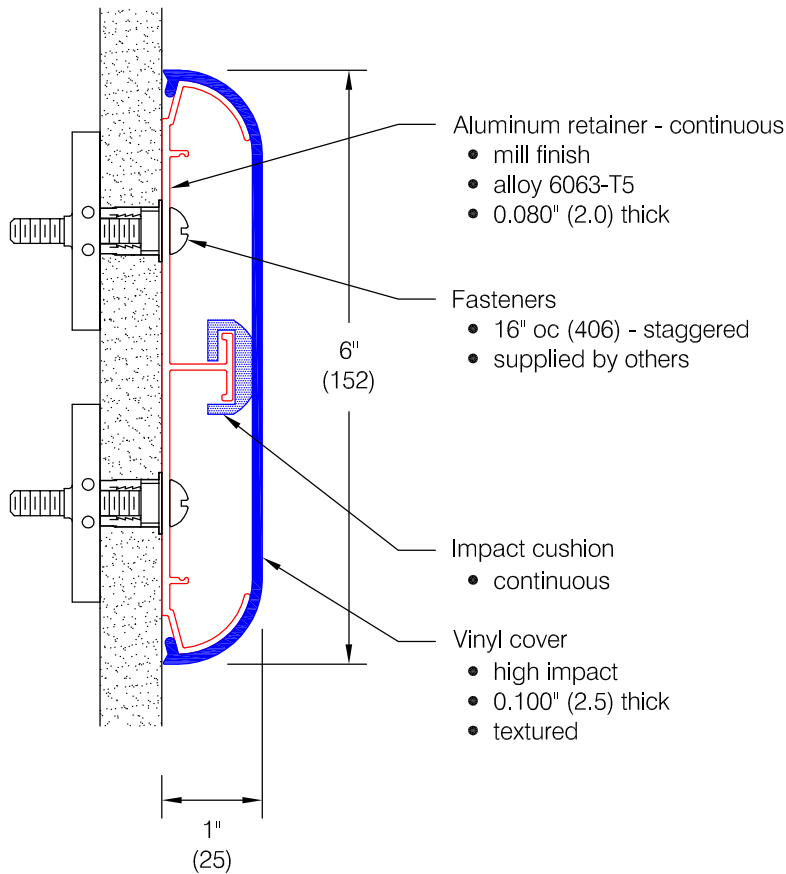

## WG-6 Wall Guard

### Features:

- Class A fire rating
- Molded end caps
- Molded outside corners
- Stock length 12'-0" (3658)