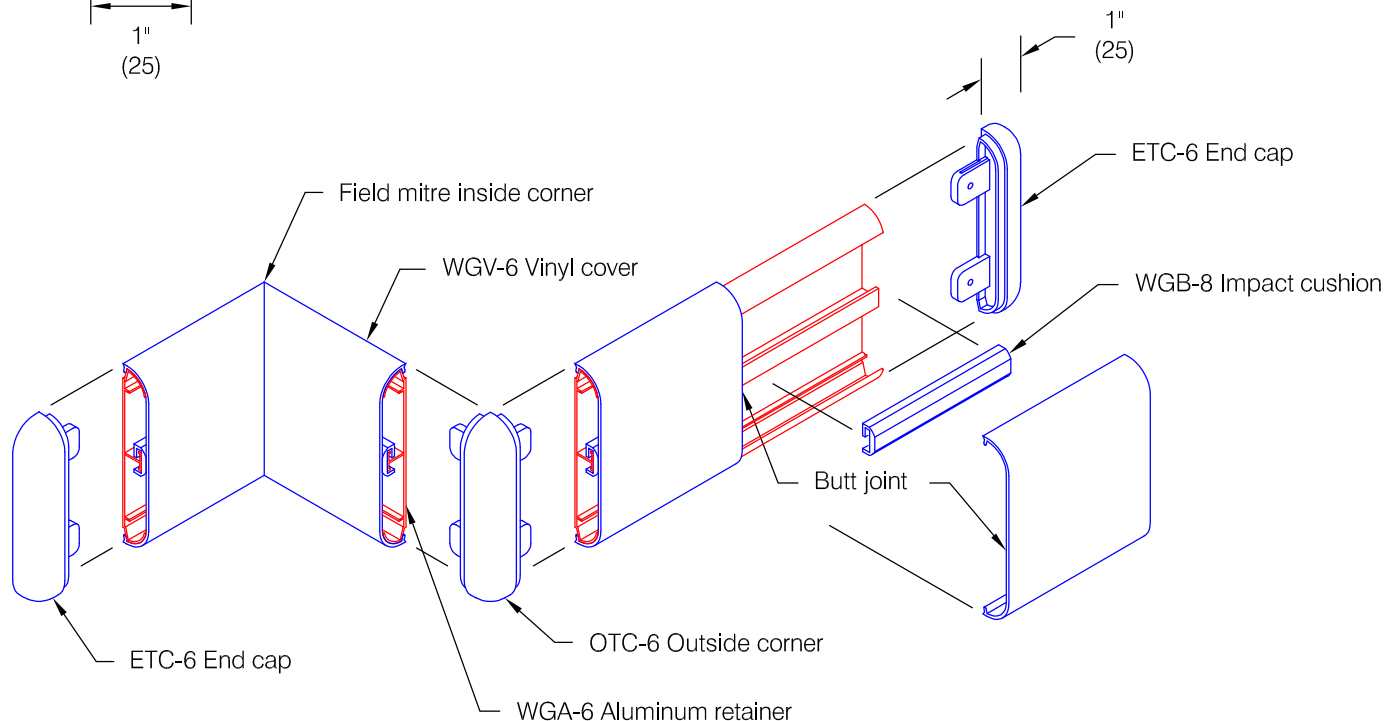

Customer :

Project :

Architect :

Sales Rep :

WD.27.0b