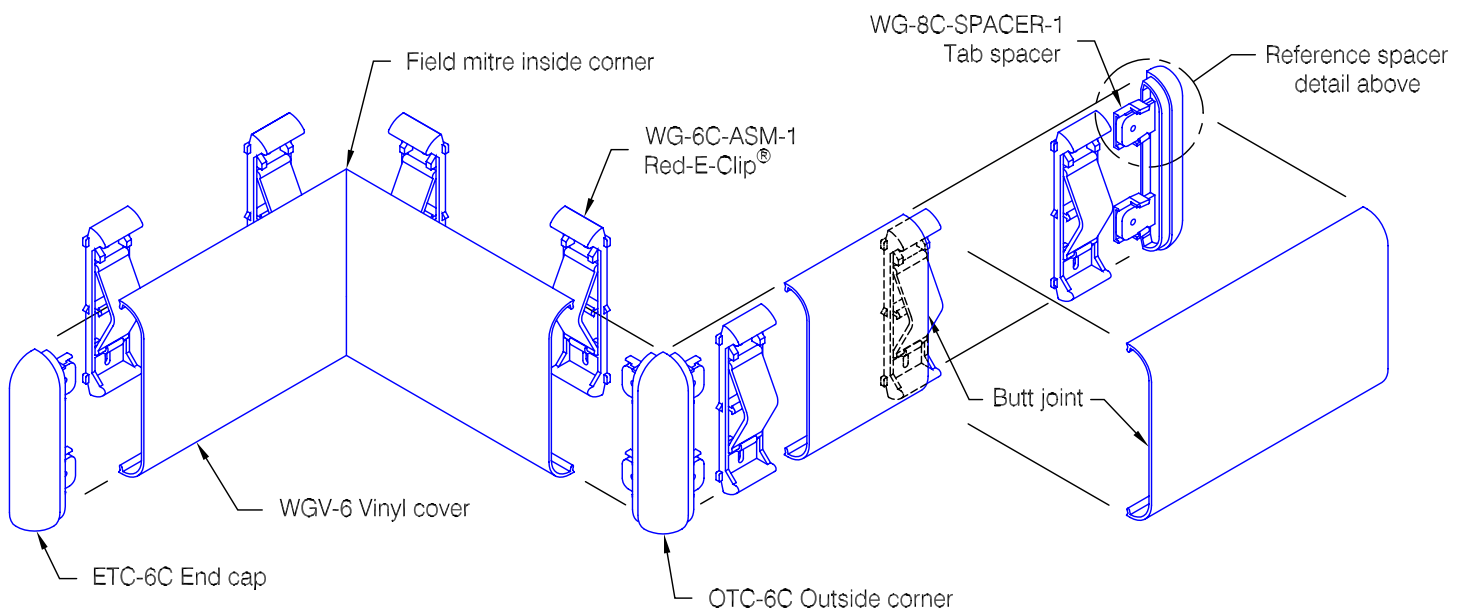

Customer :	Project :	WD.27.1c
Architect :	Sales Rep :