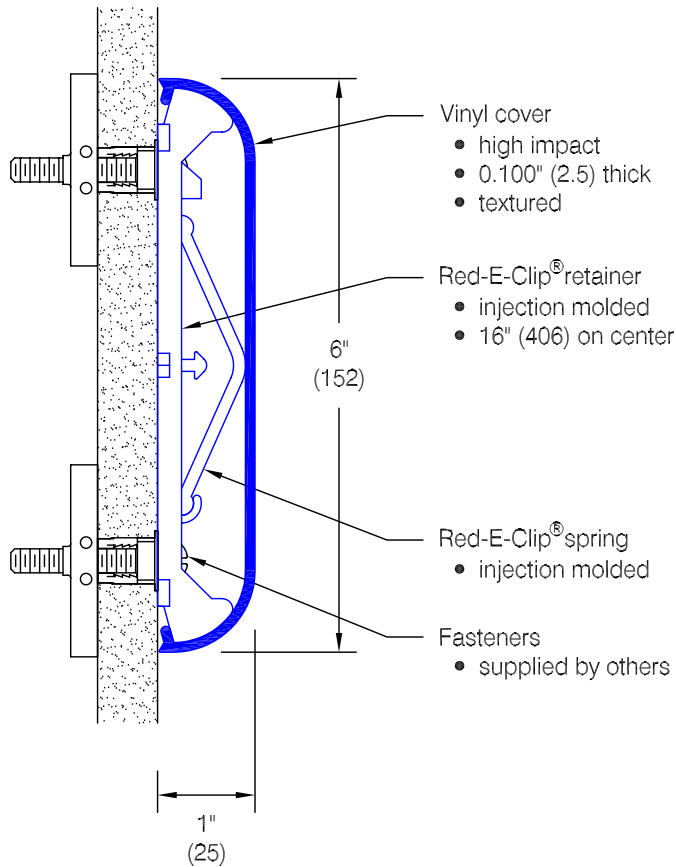

WG-6C Red-E-Clip® Wall Guard

Features:

- Class A fire rated wall guard
- Molded end caps
- Molded outside corners
- Stock length 12'-0" (3658)

Finishes:

- Manufacturer's standard colors
- Custom colors available
- Grooved (see WD.29.1)
- Accent strips (see WD.31.1)

Spacer Detail