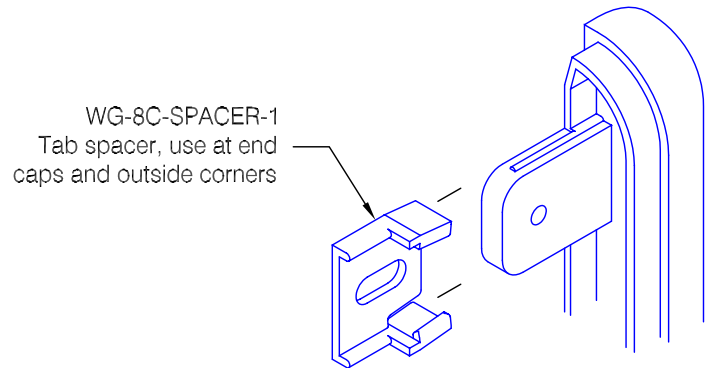

WG-6C Red-E-Clip® Wall Guard

Features:

- Class A fire rated wall guard
- Molded end caps
- Molded outside corners
- Stock length 12'-0" (3658)

Finishes:

- Manufacturer's standard colors
- Custom colors available
- Grooved (see WD.29.1)
- Accent strips (see WD.31.1)

Spacer Detail