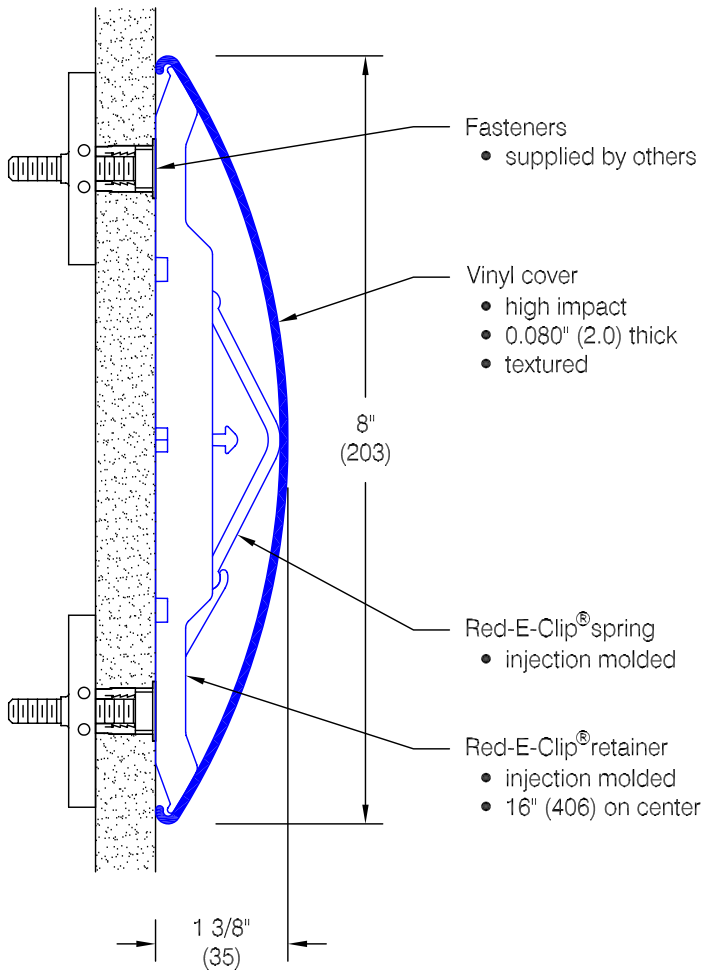

WG-7C Red-E-Clip® Wall Guard

Features:

- Class A fire rating
- Molded end caps
- Molded outside corners
- Molded inside corners
- Stock vinyl length 12'-0" (3658)

Finishes:

- Manufacturer's standard colors
- Custom colors available
- Molded vertical accents available

- Optional 3/4" wide molded vertical accent
- may be placed individually or in series, side-by-side
 - available in a wide range of colors
 - may be located along length of profile as desired

Customer :