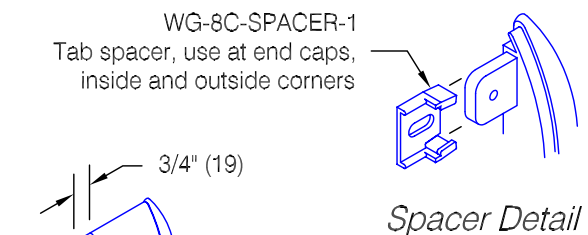

WG-7C Red-E-Clip® Wall Guard

Features:

- Class A fire rating
- Molded end caps
- Molded outside corners
- Molded inside corners
- Stock vinyl length 12'-0" (3658)

Finishes:

- Manufacturer's standard colors
- Custom colors available
- Molded vertical accents available

- Optional 3/4" wide molded vertical accent
- may be placed individually or in series, side-by-side
 - available in a wide range of colors
 - may be located along length of profile as desired

Customer :