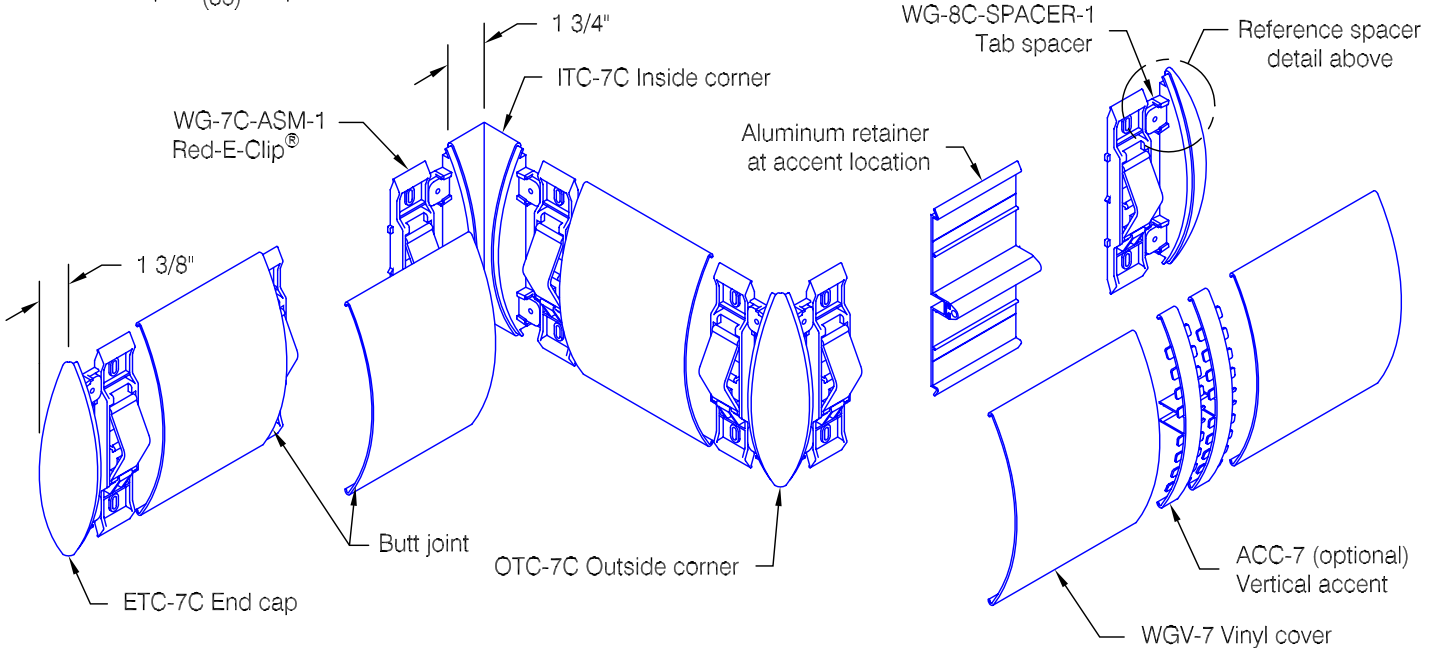

WG-7C Red-E-Clip® Wall Guard

Features:

- Class A fire rating
- Molded end caps
- Molded outside corners
- Molded inside corners
- Stock vinyl length 12'-0" (3658)

Finishes:

- Manufacturer's standard colors
- Custom colors available
- Molded vertical accents available

- Optional 3/4" wide molded vertical accent
- may be placed individually or in series, side-by-side
 - available in a wide range of colors
 - may be located along length of profile as desired

Customer :