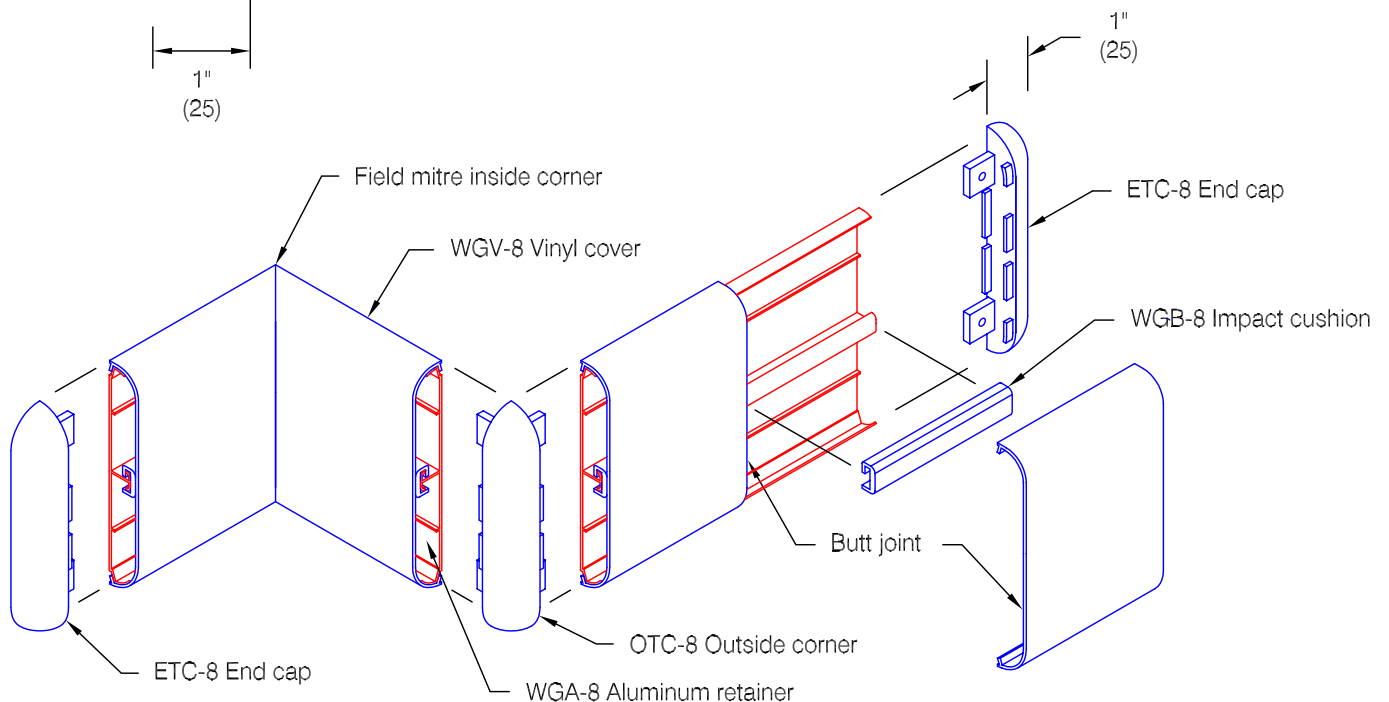

Optional mounting:

Customer :	Project :	WD.33.0b
Architect :	Sales Rep :