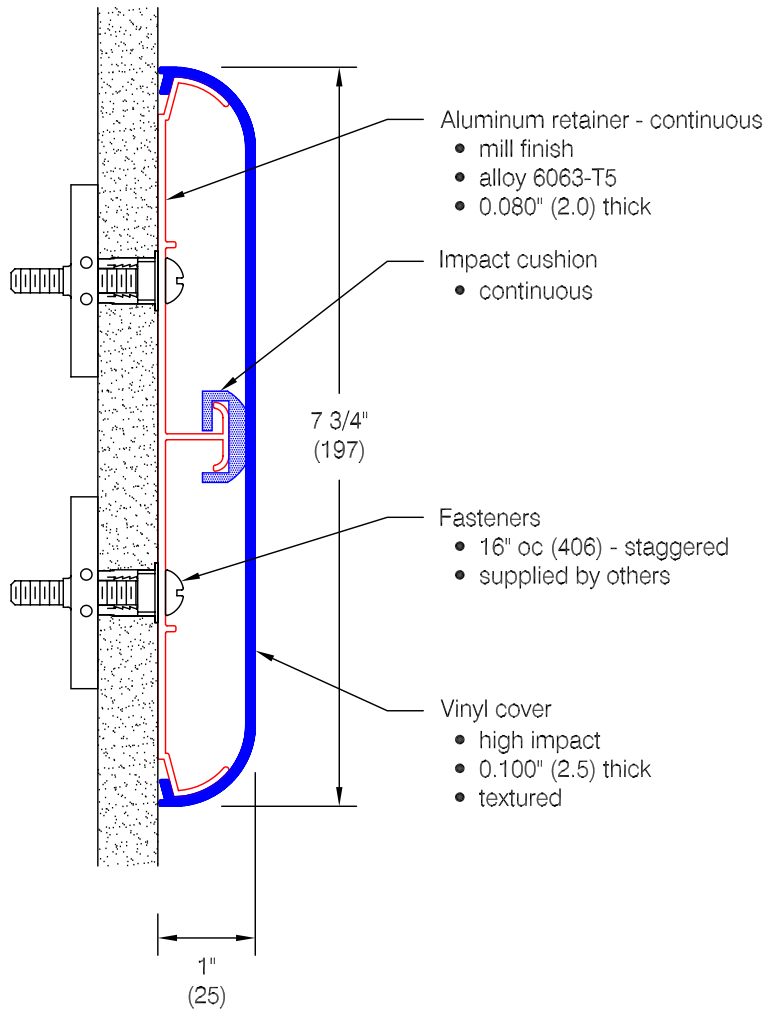

## WG-8 Wall Guard

### Features:

- Class A fire rating
- Molded end caps
- Molded outside corners
- Stock length 12'-0" (3658)