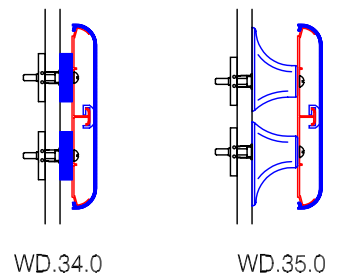

Optional mounting:

Customer :	Project :	WD.33.0b
Architect :	Sales Rep :