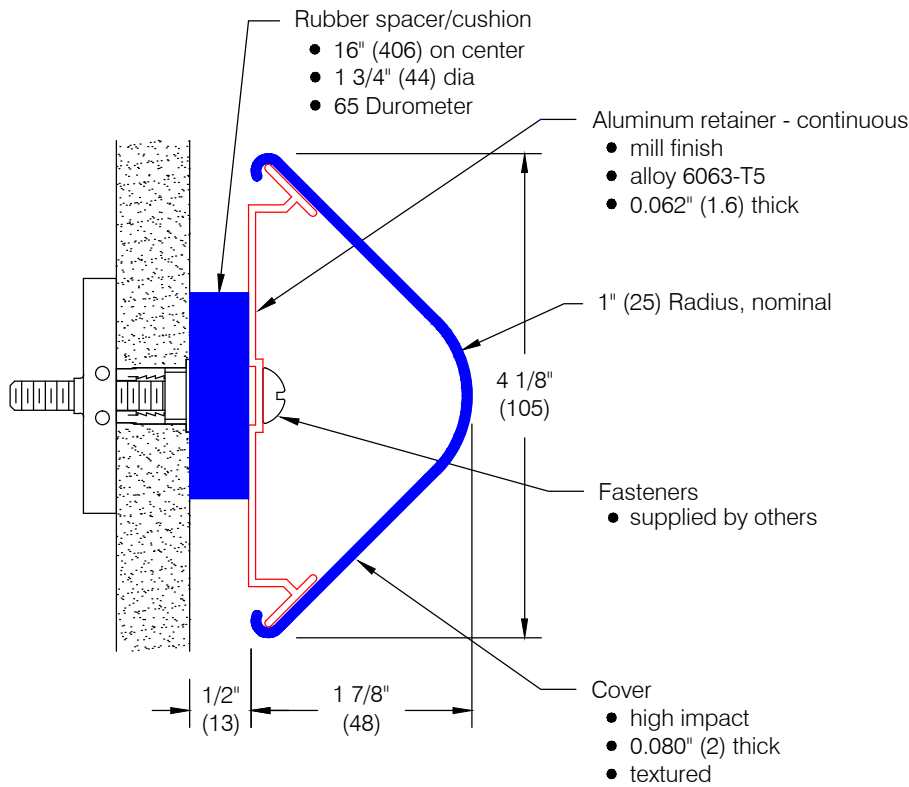

WG-30 Wall Guard

Features:

- Class A fire rating
- Molded end caps
- Molded outside corners
- Stock length 12'-0" (3658)

Finishes:

- Manufacturer's standard colors
- Custom colors available

Customer :	Project :	WD.48.1d
Architect :	Sales Rep :	