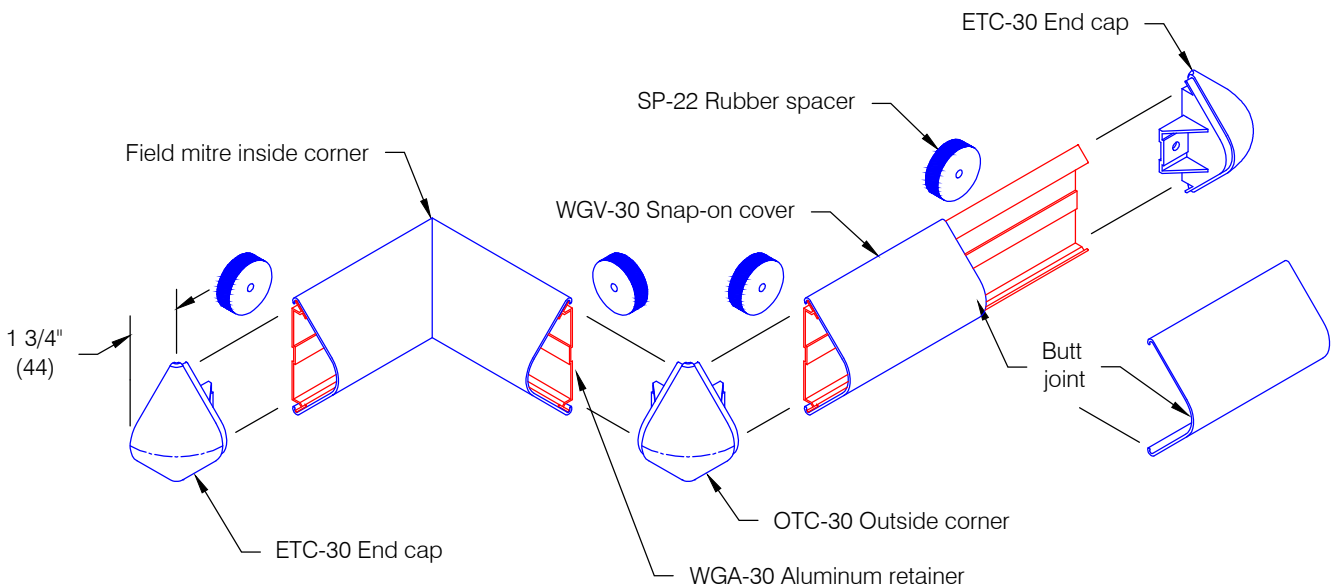

WG-30 Wall Guard

Features:

- Class A fire rating
- Molded end caps
- Molded outside corners
- Stock length 12'-0" (3658)

Finishes:

- Manufacturer's standard colors
- Custom colors available

Customer :	Project :	WD.48.1d
Architect :	Sales Rep :	