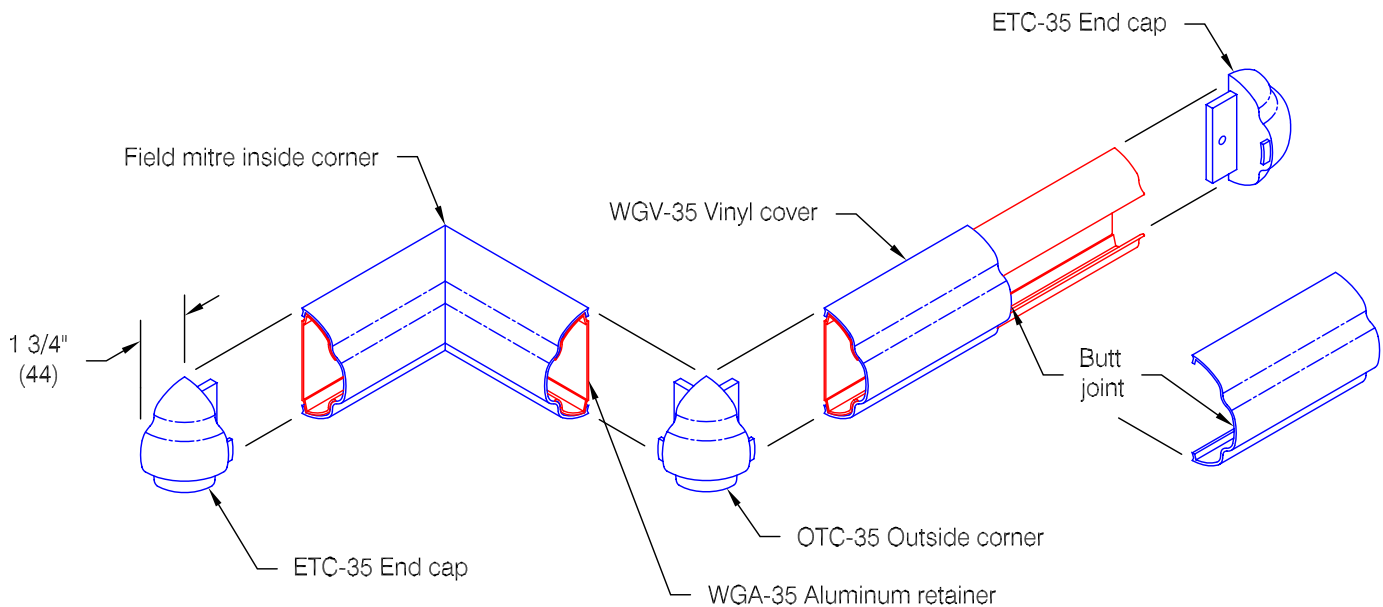

Customer :

Project :

Architect :

Sales Rep :

WD.47.0a