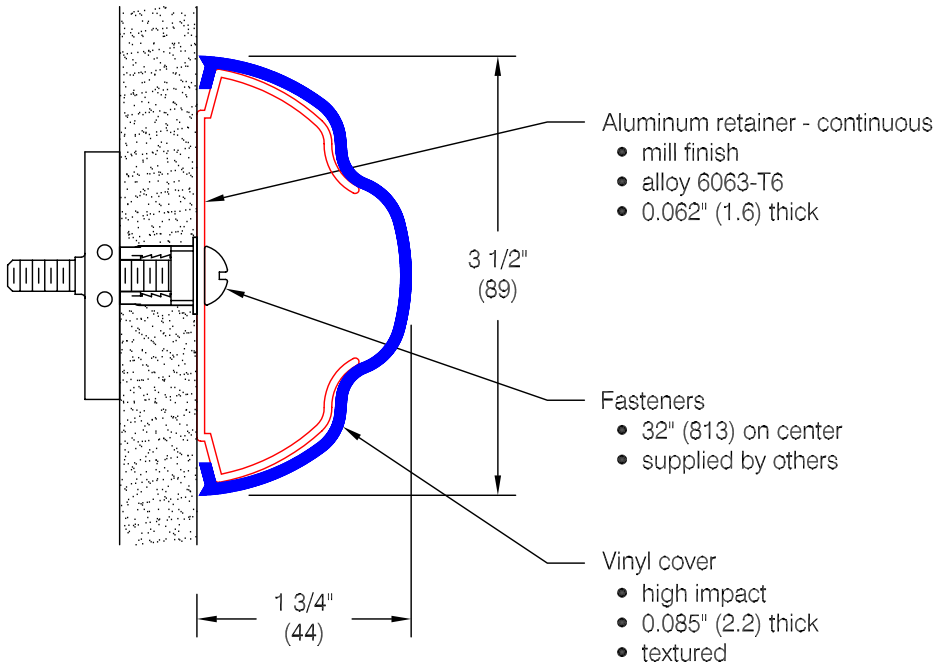

WG-35 Wall Guard

Features:

- Class A fire rating
- Molded end caps
- Molded outside corners
- Stock length 12'-0" (3658)

Finishes:

- Manufacturer's standard colors
- Custom colors available

Optional mounting: