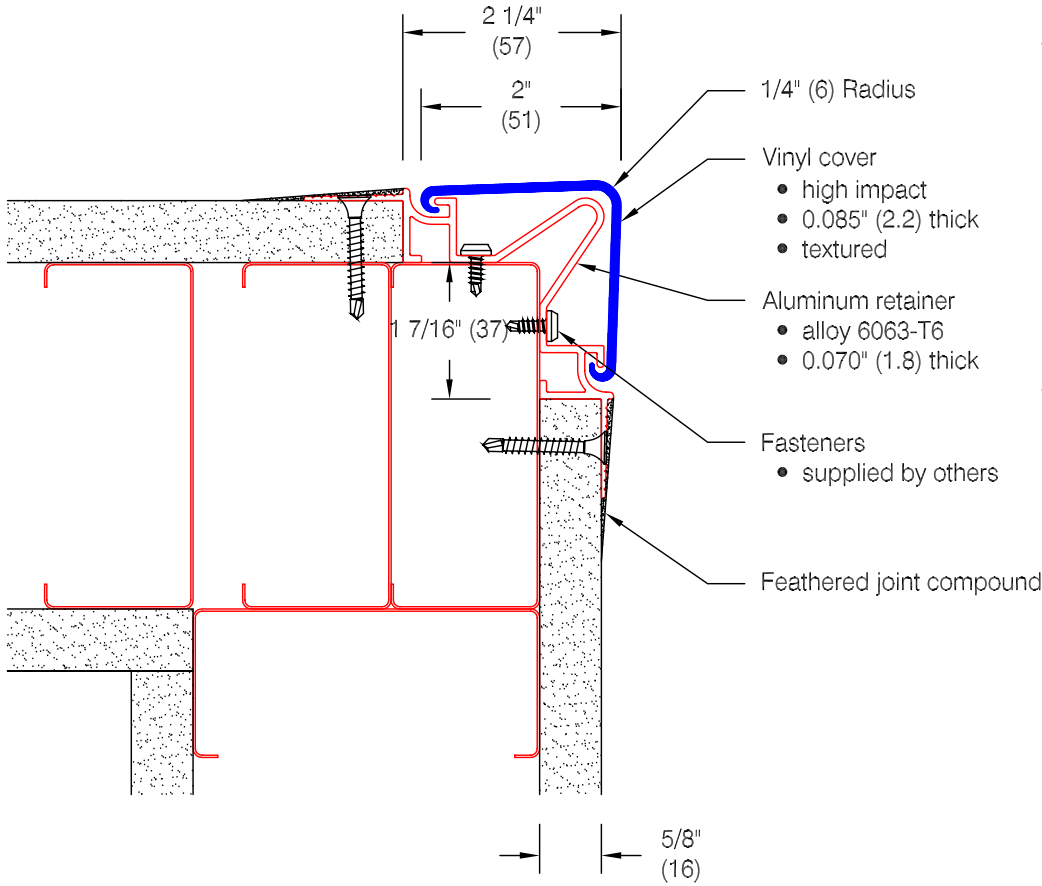

### Features:

- Class A fire rating
- "Drop-in" installation follows completion of drywall mounting
- Stock lengths: 8'-0" (2438), 9'-0" (2743), 10'-0" (3048), and 12'-0" (3658)
- Custom cut lengths available
- Available with aluminum cove base insert for use with vinyl cove base standard in 4" (102) and 6" (152) heights