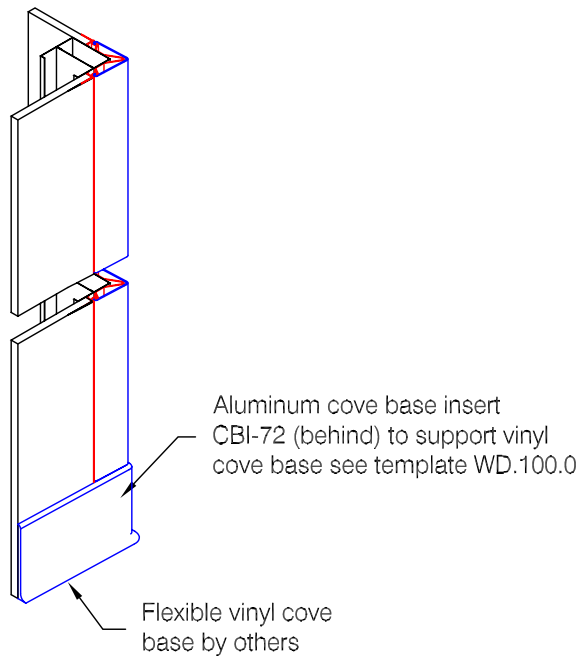

Optional Cove Base Insert

Customer :

Project :

Architect :

Sales Rep :

WD.75.0b