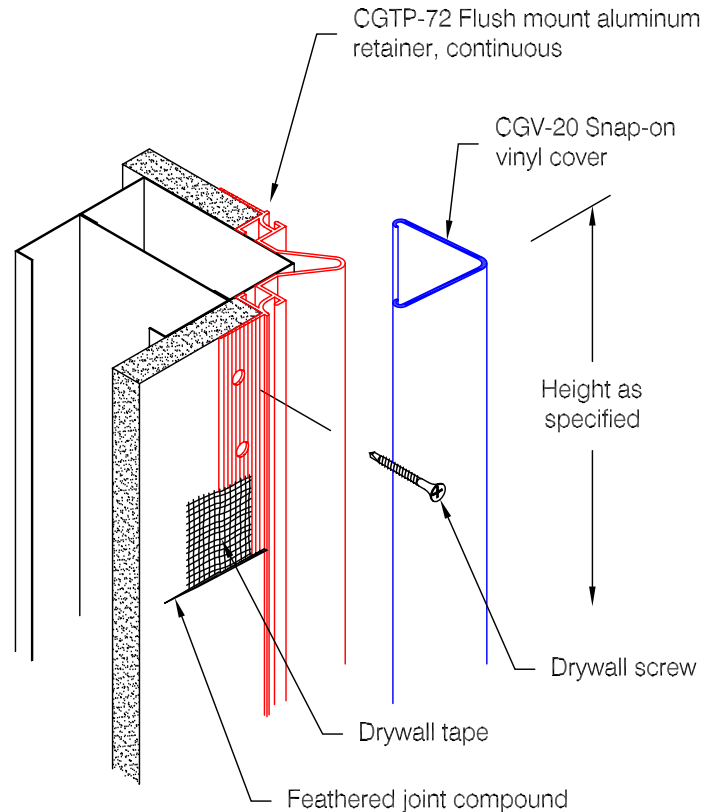

Optional Cove Base Insert

Customer :

Project :

Architect :

Sales Rep :

WD.75.0b