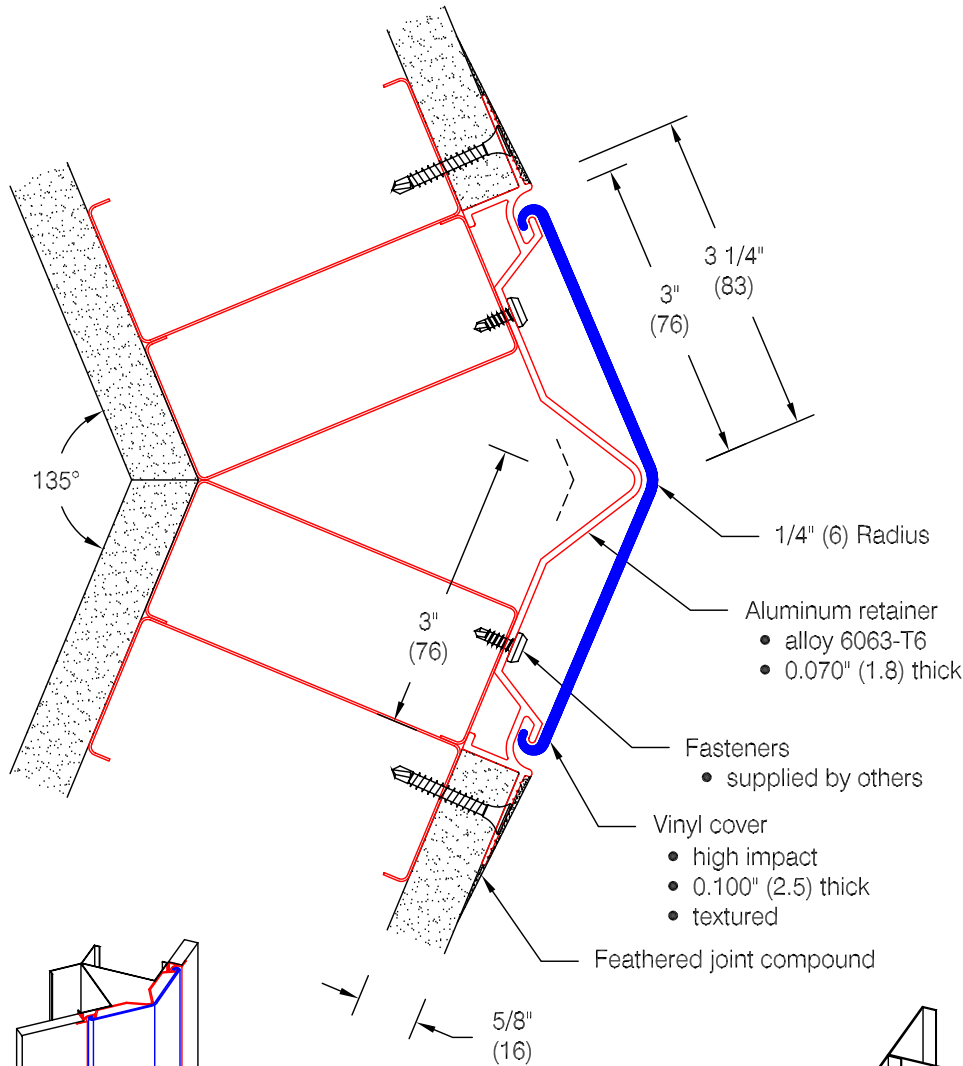

## CGT-75 Corner Guard

### Features:

- Class A fire rating
- "Drop-in" installation follows completion of drywall mounting
- Stock lengths: 8'-0" (2438), 9'-0" (2743), 10'-0" (3048), and 12'-0" (3658)
- Custom cut lengths available
- Available with aluminum cove base insert for use with vinyl cove base standard in 4" (102) and 6" (152) heights