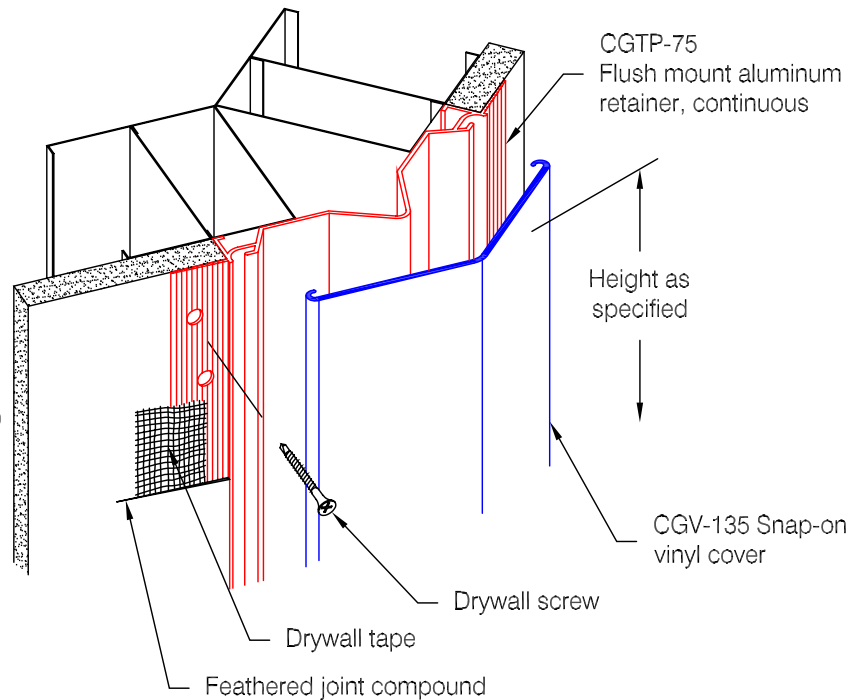

Customer :	Project :	WD.79.0c
Architect :	Sales Rep :