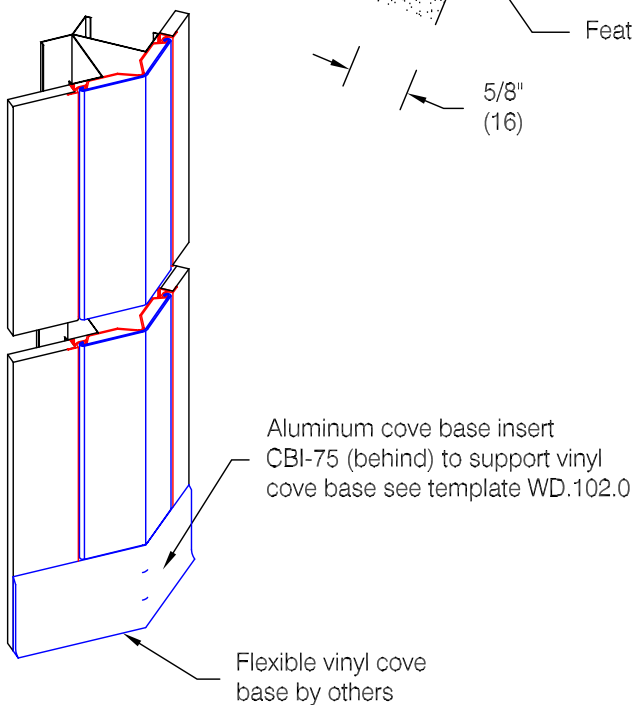

Optional Cove Base Insert