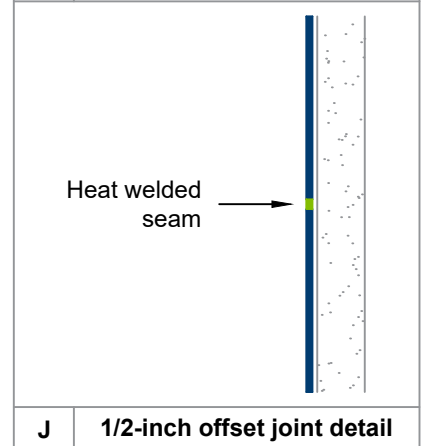

Standard Sheet Sizes

- 48-inch x 96-inch
- 48-inch x 120-inch

Mounting Options

- ADH-30 contact adhesive
- HWR-100 weld rod at seams

WCHW-80 Seamless Vinyl Wall Covering

- .080-inch rigid PVC with smooth glossy finish
- Wainscot or full height installation
- Heat welded seams and thermo-formed corners
- White or beige colors
- Custom sizes and angles available
- Custom finishes and colors available

Standard Sheet Sizes

- 48-inch x 96-inch
- 48-inch x 120-inch

Mounting Options

- ADH-30 contact adhesive
- HWR-100 weld rod at seams

WCHW-80-IC inside corner

- .080-inch thermo-formed rigid pvc
- 6-inch wing size
- Heat welded to wall panels
- Height as specified

WCHW-80-OC outside corner

- .080-inch thermo-formed rigid pvc
- 6-inch wing size
- Heat welded to wall panels
- Height as specified

Heat welded seams

- HWR-100 weld rod
- Heat welded with hot air hand tool
- Trim excess

IC Inside corner detail

OC Outside corner detail

J 1/2-inch offset joint detail