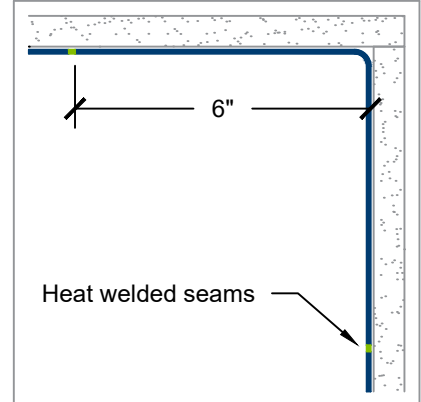

WCHW-80 Seamless Vinyl Wall Covering

- .080-inch rigid PVC with smooth glossy finish
- Wainscot or full height installation
- Heat welded seams and thermo-formed corners
- White or beige colors
- Custom sizes and angles available
- Custom finishes and colors available

Standard Sheet Sizes

- 48-inch x 96-inch
- 48-inch x 120-inch

Mounting Options

- ADH-30 contact adhesive
- HWR-100 weld rod at seams

WCHW-80 Seamless Vinyl Wall Covering

- .080-inch rigid PVC with smooth glossy finish
- Wainscot or full height installation
- Heat welded seams and thermo-formed corners
- White or beige colors
- Custom sizes and angles available
- Custom finishes and colors available

Standard Sheet Sizes

- 48-inch x 96-inch
- 48-inch x 120-inch

Mounting Options

- ADH-30 contact adhesive
- HWR-100 weld rod at seams

WCHW-80-IC inside corner

- .080-inch thermo-formed rigid pvc
- 6-inch wing size
- Heat welded to wall panels
- Height as specified

WCHW-80-OC outside corner

- .080-inch thermo-formed rigid pvc
- 6-inch wing size
- Heat welded to wall panels
- Height as specified

Heat welded seams

- HWR-100 weld rod
- Heat welded with hot air hand tool
- Trim excess