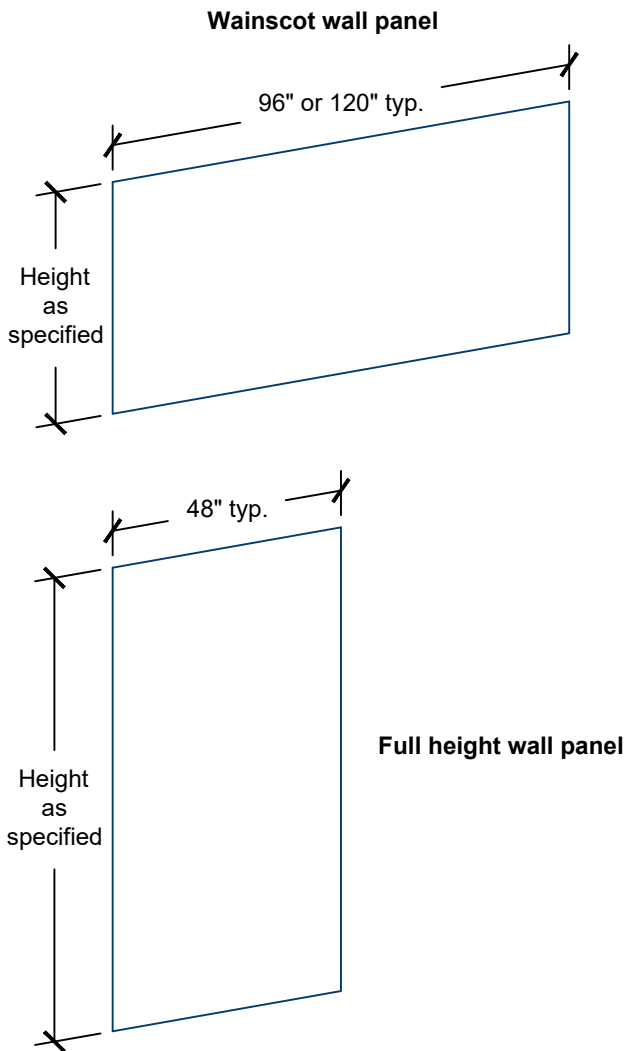

WCHW-80 Seamless Vinyl Wall Covering

- .080-inch rigid PVC with smooth glossy finish
- Wainscot or full height installation
- Heat welded seams and thermo-formed corners
- White or beige colors
- Custom sizes and angles available
- Custom finishes and colors available

Standard Sheet Sizes

- 48-inch x 96-inch
- 48-inch x 120-inch

Mounting Options

- ADH-30 contact adhesive
- HWR-100 weld rod at seams

WCHW-80 Seamless Vinyl Wall Covering

- .080-inch rigid PVC with smooth glossy finish
- Wainscot or full height installation
- Heat welded seams and thermo-formed corners
- White or beige colors
- Custom sizes and angles available
- Custom finishes and colors available

Standard Sheet Sizes

- 48-inch x 96-inch
- 48-inch x 120-inch

Mounting Options

- ADH-30 contact adhesive
- HWR-100 weld rod at seams

WCHW-80-IC inside corner

- .080-inch thermo-formed rigid pvc
- 6-inch wing size
- Heat welded to wall panels
- Height as specified

WCHW-80-OC outside corner

- .080-inch thermo-formed rigid pvc
- 6-inch wing size
- Heat welded to wall panels
- Height as specified

Heat welded seams

- HWR-100 weld rod
- Heat welded with hot air hand tool
- Trim excess