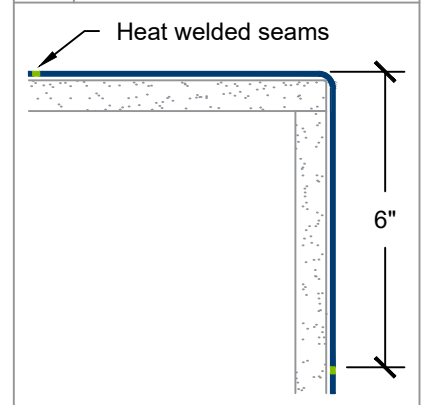

Standard Sheet Sizes

- 48-inch x 96-inch
- 48-inch x 120-inch

Mounting Options

- ADH-30 contact adhesive
- HWR-100 weld rod at seams

WCHW-80 Seamless Vinyl Wall Covering

- .080-inch rigid PVC with smooth glossy finish
- Wainscot or full height installation
- Heat welded seams and thermo-formed corners
- White or beige colors
- Custom sizes and angles available
- Custom finishes and colors available

Standard Sheet Sizes

- 48-inch x 96-inch
- 48-inch x 120-inch

Mounting Options

- ADH-30 contact adhesive
- HWR-100 weld rod at seams

WCHW-80-IC inside corner

- .080-inch thermo-formed rigid pvc
- 6-inch wing size
- Heat welded to wall panels
- Height as specified

WCHW-80-OC outside corner

- .080-inch thermo-formed rigid pvc
- 6-inch wing size
- Heat welded to wall panels
- Height as specified

Heat welded seams

- HWR-100 weld rod
- Heat welded with hot air hand tool
- Trim excess

IC Inside corner detail

OC Outside corner detail

J 1/2-inch offset joint detail