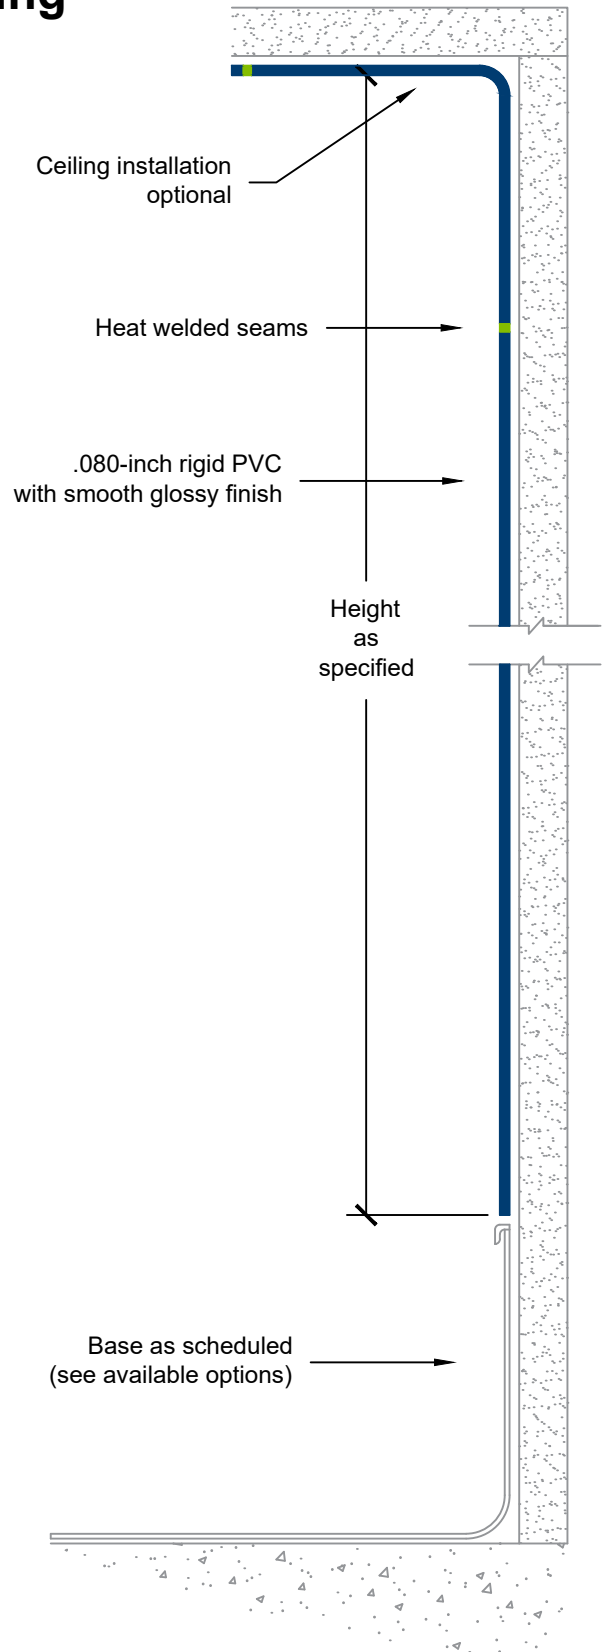

WCHW-80 Seamless Vinyl Wall Covering

- .080-inch rigid PVC with smooth glossy finish
- Wainscot or full height installation
- Heat welded seams and thermo-formed corners
- White or beige colors
- Custom sizes and angles available
- Custom finishes and colors available

Standard Sheet Sizes

- 48-inch x 96-inch
- 48-inch x 120-inch

Mounting Options

- ADH-30 contact adhesive
- HWR-100 weld rod at seams

WCHW-80 Seamless Vinyl Wall Covering

- .080-inch rigid PVC with smooth glossy finish
- Wainscot or full height installation
- Heat welded seams and thermo-formed corners
- White or beige colors
- Custom sizes and angles available
- Custom finishes and colors available

Standard Sheet Sizes

- 48-inch x 96-inch
- 48-inch x 120-inch

Mounting Options

- ADH-30 contact adhesive
- HWR-100 weld rod at seams

WCHW-80-IC inside corner

- .080-inch thermo-formed rigid pvc
- 6-inch wing size
- Heat welded to wall panels
- Height as specified

WCHW-80-OC outside corner

- .080-inch thermo-formed rigid pvc
- 6-inch wing size
- Heat welded to wall panels
- Height as specified

Heat welded seams

- HWR-100 weld rod
- Heat welded with hot air hand tool
- Trim excess