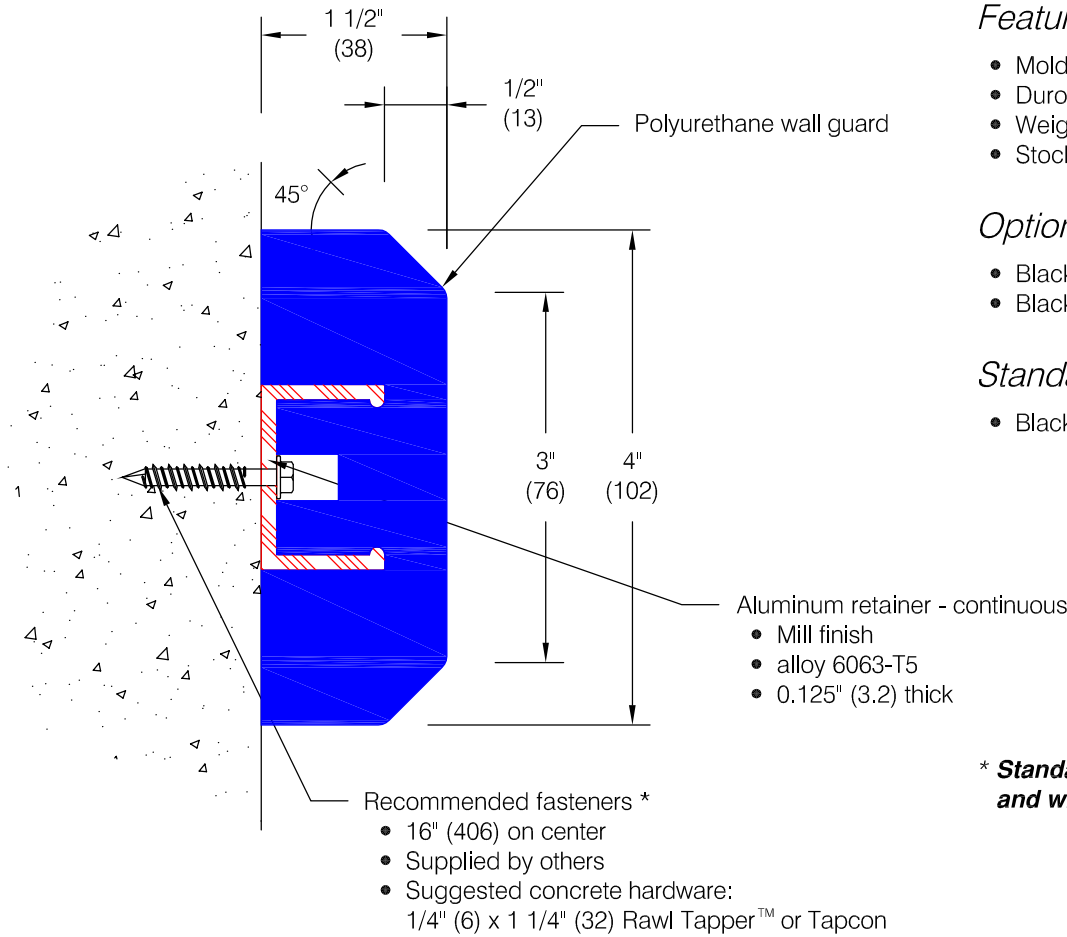

EB-4 Industrial Wall Guard

Features:

- Molded polyurethane
- Durometer: 80
- Weight: 1.5 lbs. / lf.
- Stock length: 8'-0" (2438)

Optional Features:

- Black polyurethane end cap EB-17
- Black polyurethane outside corner EB-18

Standard Colors:

- Black #1

*** Standard bumper is supplied undrilled and with no mounting hardware.**

Customer :	Project :	CD.106.0d
Architect :	Sales Rep :	