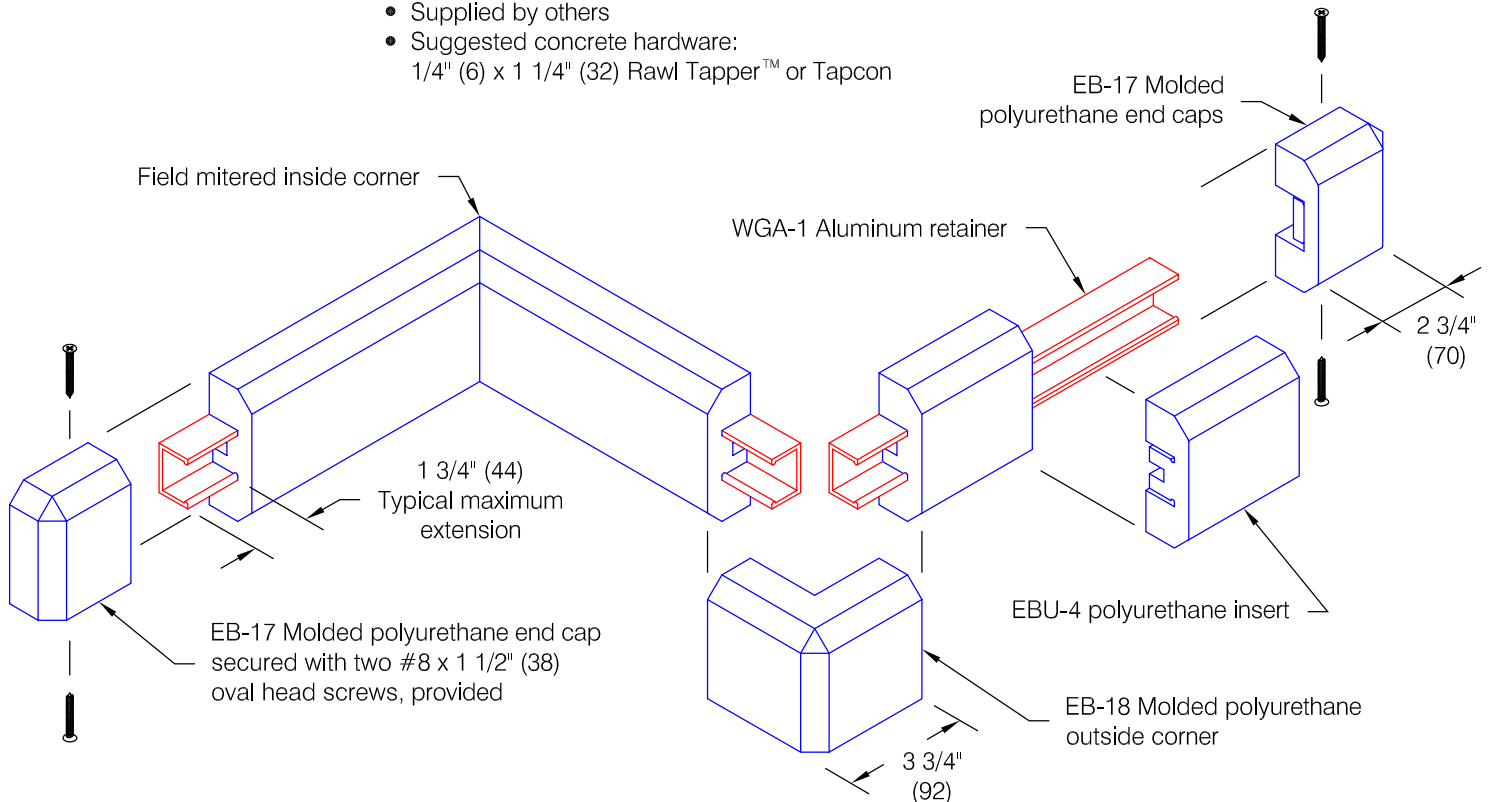

EB-4 Industrial Wall Guard

Features:

- Molded polyurethane
- Durometer: 80
- Weight: 1.5 lbs. / lf.
- Stock length: 8'-0" (2438)

Optional Features:

- Black polyurethane end cap EB-17
- Black polyurethane outside corner EB-18

Standard Colors:

- Black #1

*** Standard bumper is supplied undrilled and with no mounting hardware.**

Customer :	Project :	CD.106.0d
Architect :	Sales Rep :	