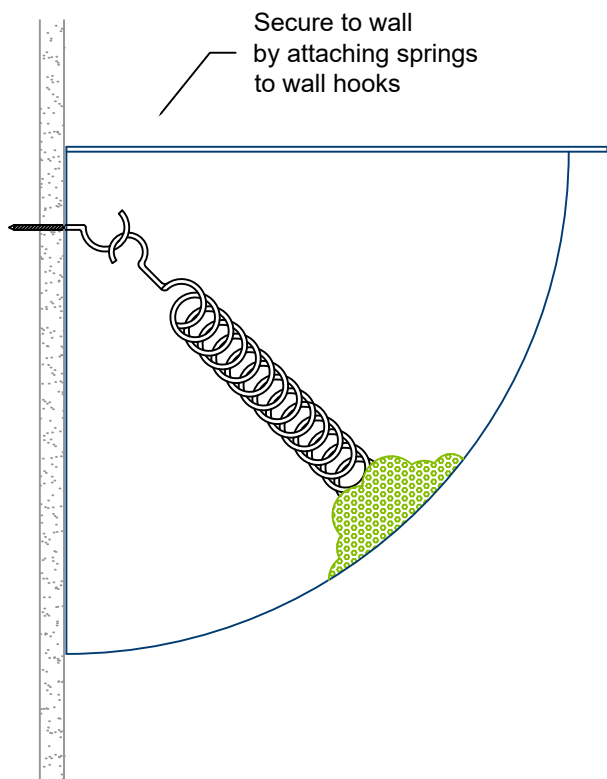

PV48-180 Half Dome Hemisphere Mirror

- Light-Weight acrylic with super bright image
- For areas up to 400 square feet
- Other diameters available
- Full and quarter domes available

Mounting Options

- Springs and wall hooks included

PV48-180 half dome hemisphere mirror

- Light-Weight acrylic with super bright image
- For areas up to 400 square feet
- 48" diameter
- 180 degree view