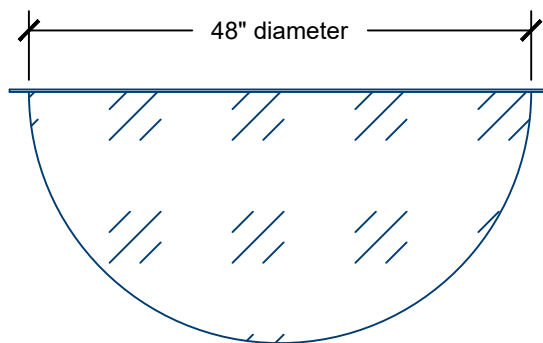

PV48-180 Half Dome Hemisphere Mirror

- Light-Weight acrylic with super bright image
- For areas up to 400 square feet
- Other diameters available
- Full and quarter domes available

Mounting Options

- Springs and wall hooks included

PV48-180 half dome hemisphere mirror

- Light-Weight acrylic with super bright image
- For areas up to 400 square feet
- 48" diameter
- 180 degree view