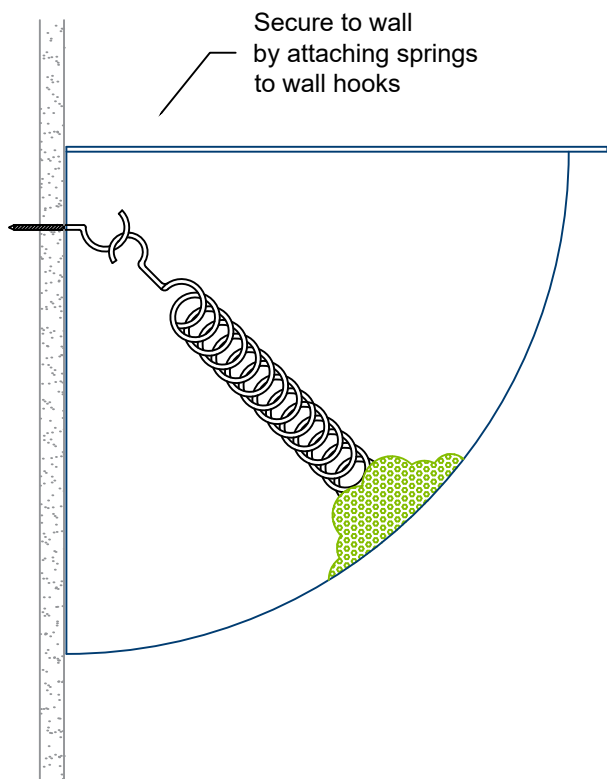

PV18-180 Half Dome Hemisphere Mirror

- Light-Weight acrylic with super bright image
- For areas up to 150 square feet
- Other diameters available
- Full and quarter domes available

Mounting Options

- Springs and wall hooks included

PV18-180 half dome hemisphere mirror

- Light-Weight acrylic with super bright image
- For areas up to 150 square feet
- 18" diameter
- 180 degree view