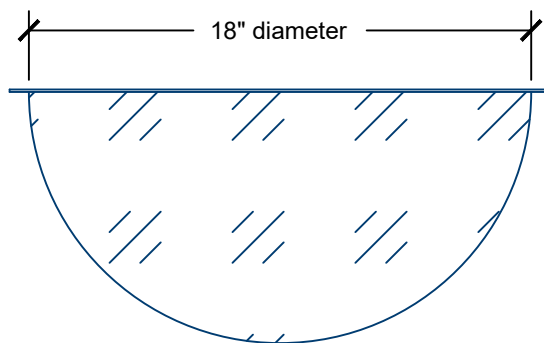

PV18-180 Half Dome Hemisphere Mirror

- Light-Weight acrylic with super bright image
- For areas up to 150 square feet
- Other diameters available
- Full and quarter domes available

Mounting Options

- Springs and wall hooks included

PV18-180 half dome hemisphere mirror

- Light-Weight acrylic with super bright image
- For areas up to 150 square feet
- 18" diameter
- 180 degree view