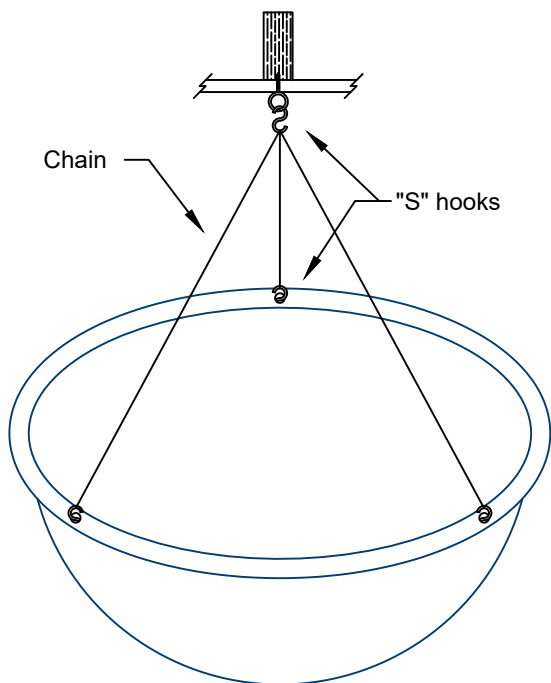

PV18-360 Full Dome Hemisphere Mirror

- Light-Weight acrylic with super bright image
- For areas up to 300 square feet
- Other diameters available
- Half and quarter domes available

Mounting Options

- Chain and "S" hooks included
- Ceiling attachment mechanism by others

PV18-360 full dome hemisphere mirror

- Light-Weight acrylic with super bright image
- For areas up to 300 square feet
- 18" diameter
- 360 degree view