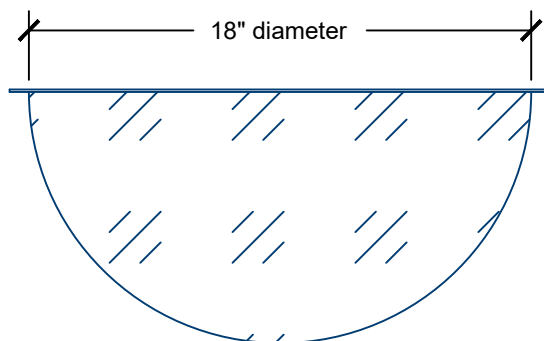

PV18-360 Full Dome Hemisphere Mirror

- Light-Weight acrylic with super bright image
- For areas up to 300 square feet
- Other diameters available
- Half and quarter domes available

Mounting Options

- Chain and "S" hooks included
- Ceiling attachment mechanism by others

PV18-360 full dome hemisphere mirror

- Light-Weight acrylic with super bright image
- For areas up to 300 square feet
- 18" diameter
- 360 degree view