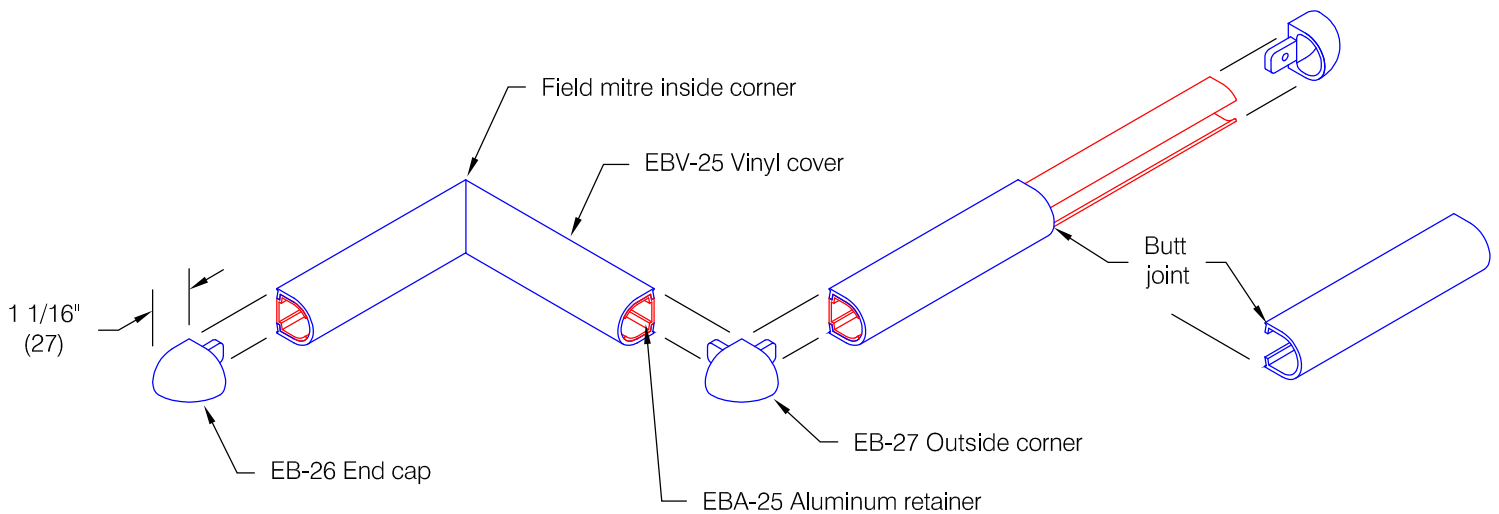

EB-25 Accent Rail

Features:

- Class A fire rating
- Molded end caps
- Molded outside corners
- Stock length 12'-0" (3658)

Finishes:

- Manufacturer's standard colors
- Custom colors available

Customer :	Project :	WD.52.0b
Architect :	Sales Rep :