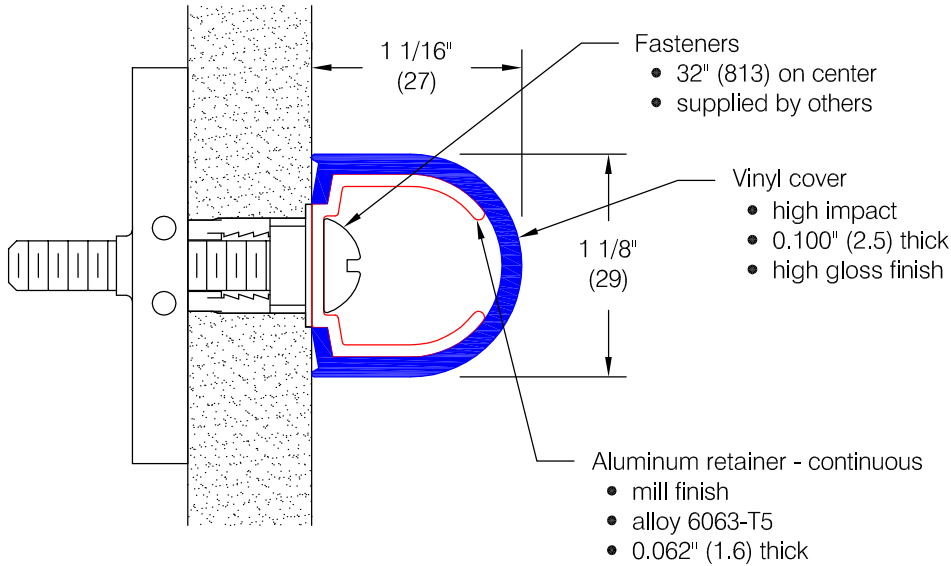

EB-25 Accent Rail

Features:

- Class A fire rating
- Molded end caps
- Molded outside corners
- Stock length 12'-0" (3658)

Finishes:

- Manufacturer's standard colors
- Custom colors available

Customer :	Project :	WD.52.0b
Architect :	Sales Rep :