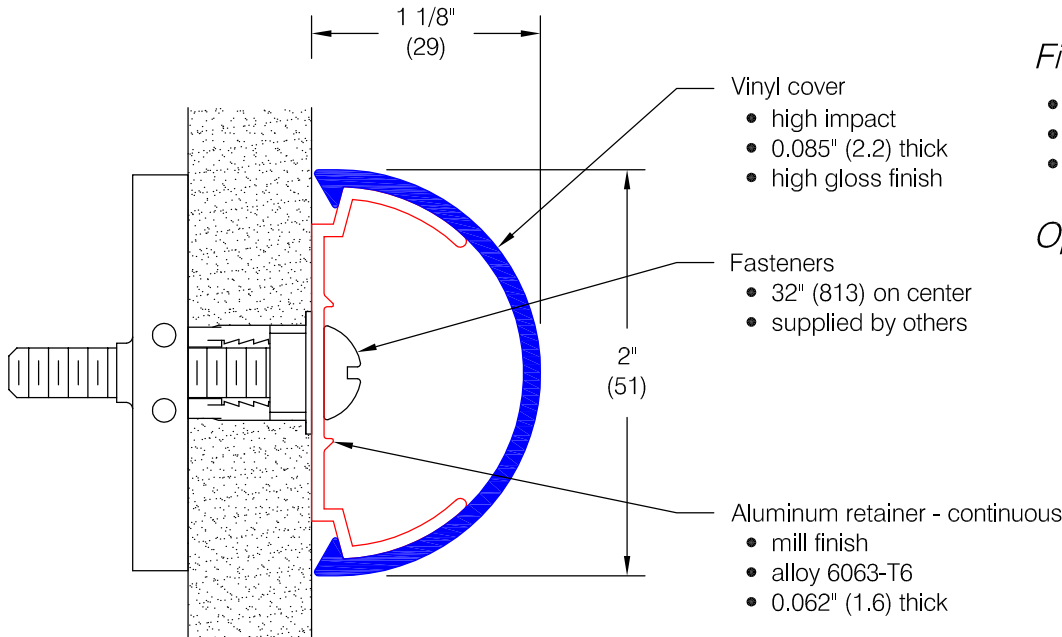

EBR-30 Accent Rail

Features:

- Class A fire rating
- Molded end caps
- Molded outside corners
- Stock length 12'-0" (3658)

Finishes:

- Manufacturer's standard colors
- Custom colors available
- Textured finish (see WD.55.0)

Optional mounting:

Customer :	Project :	WD.53.0a
Architect :	Sales Rep :