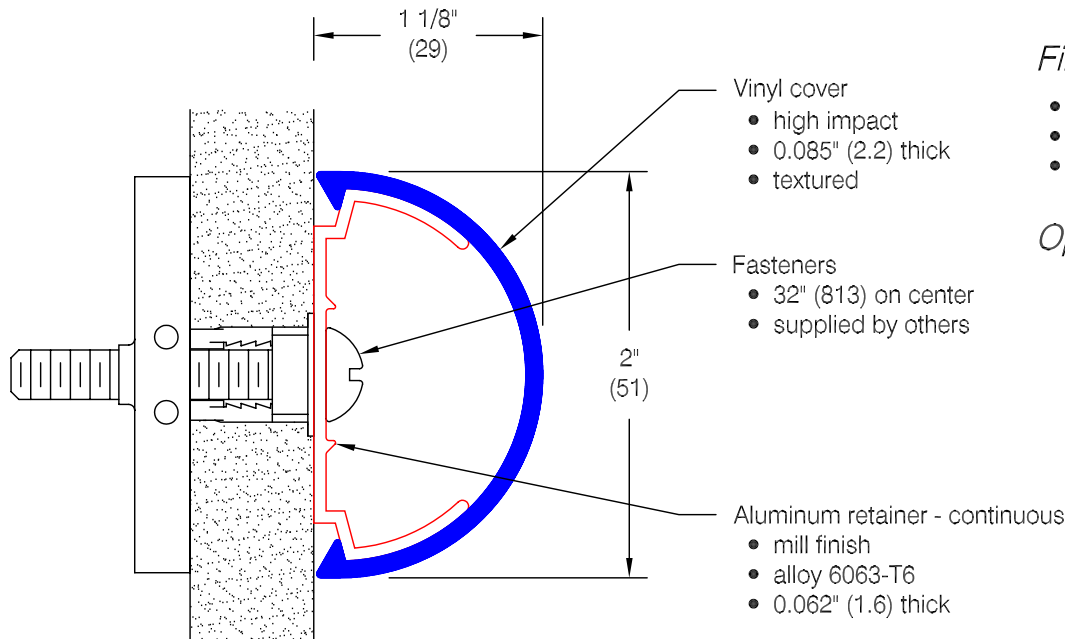

EBT-30 Accent Rail

Features:

- Class A fire rating
- Molded end caps
- Molded outside corners
- Stock length 12'-0" (3658)

Finishes:

- Manufacturer's standard colors
- Custom colors available
- High gloss finish (see WD.53.0)

Optional mounting:

Customer :	Project :	WD.55.0a
Architect :	Sales Rep :