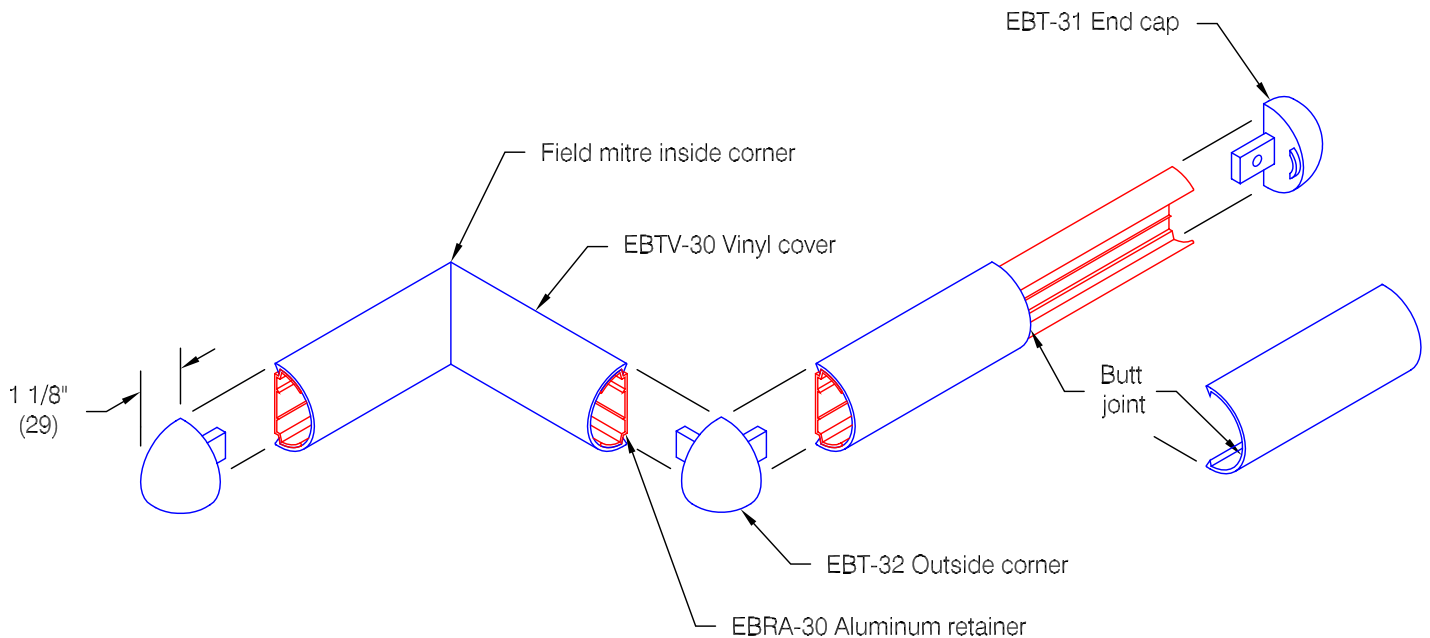

EBT-30 Accent Rail

Features:

- Class A fire rating
- Molded end caps
- Molded outside corners
- Stock length 12'-0" (3658)

Finishes:

- Manufacturer's standard colors
- Custom colors available
- High gloss finish (see WD.53.0)

Optional mounting:

Customer :	Project :	WD.55.0a
Architect :	Sales Rep :