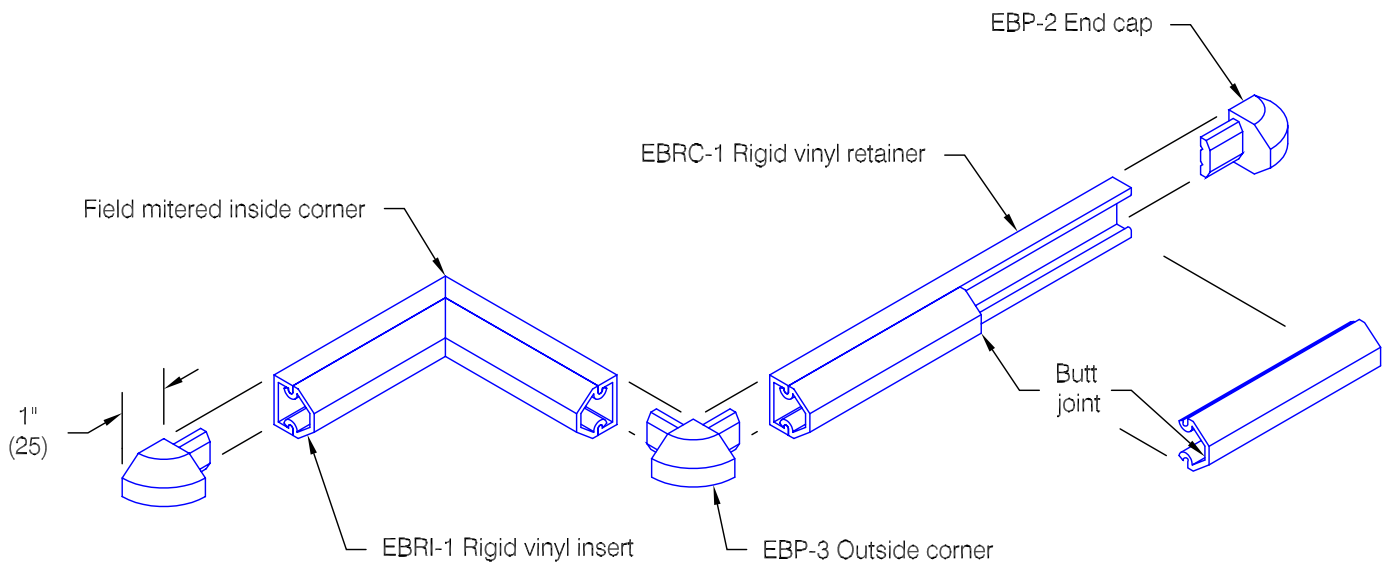

EBRU-1 Accent Rail

Features:

- Class A fire rating
- Molded end caps
- Molded outside corners
- Stock length 12'-0" (3658)

Finishes:

- Manufacturer's standard colors
- Custom colors available

Customer :	Project :	WD.58.0a
Architect :	Sales Rep :	