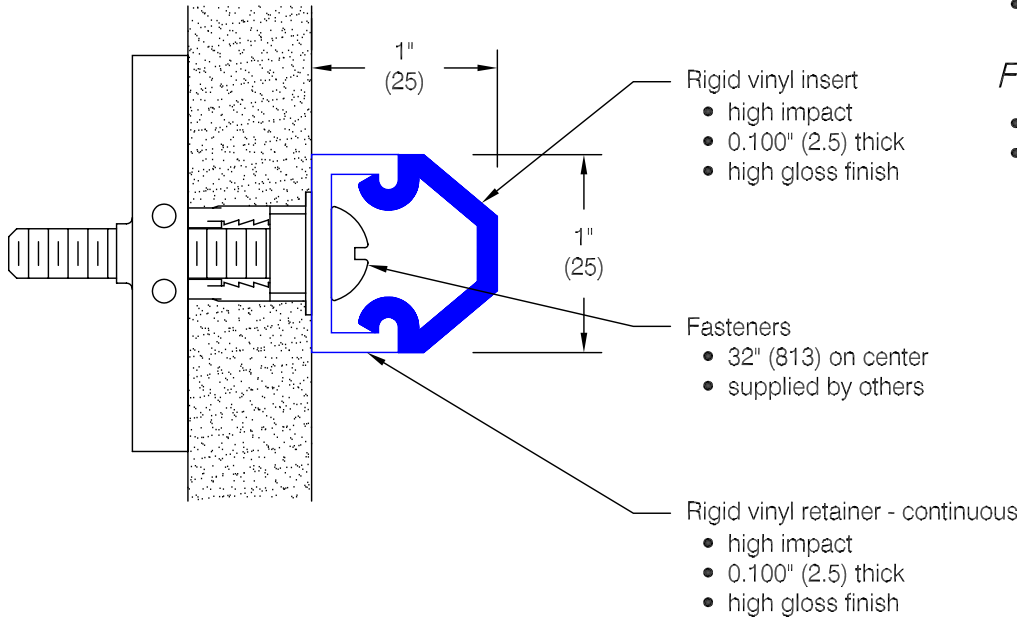

EBRU-1 Accent Rail

Features:

- Class A fire rating
- Molded end caps
- Molded outside corners
- Stock length 12'-0" (3658)

Finishes:

- Manufacturer's standard colors
- Custom colors available

Customer :	Project :	WD.58.0a
Architect :	Sales Rep :	