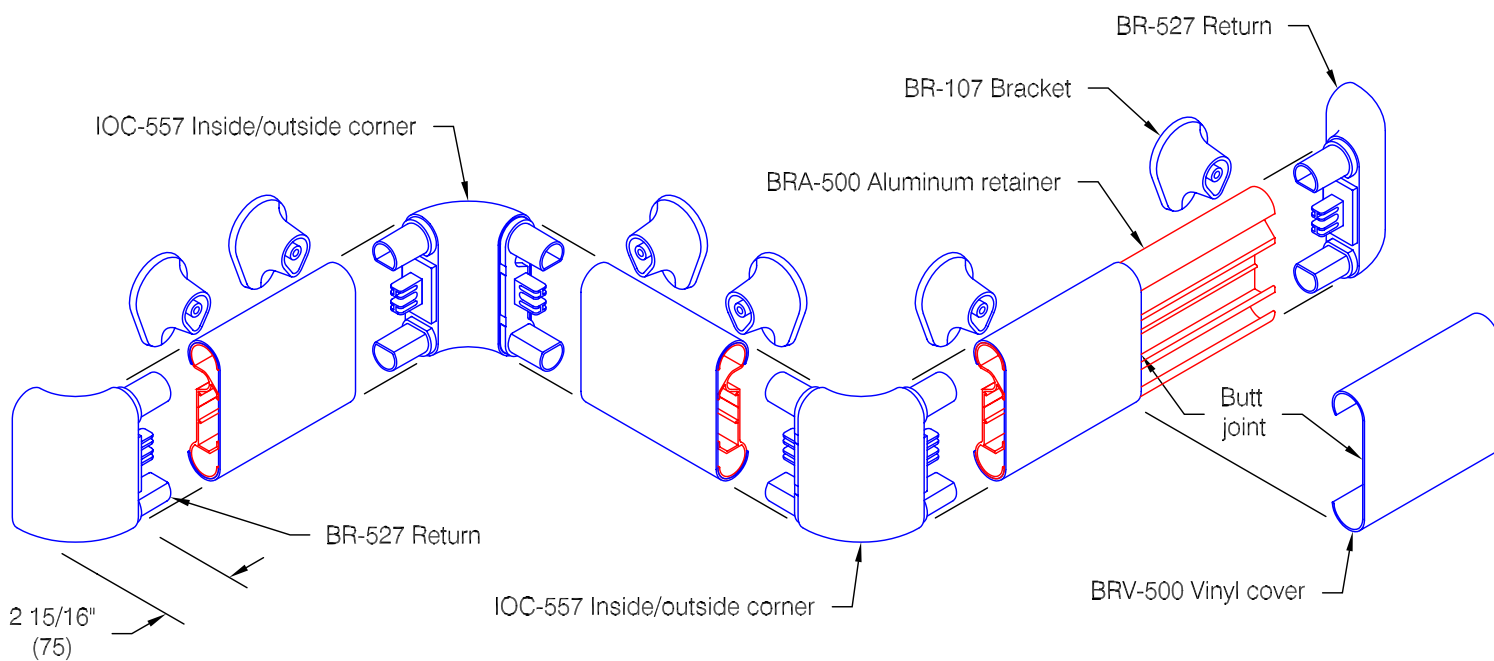

Customer :	Project :	WD.7.0e
Architect :	Sales Rep :