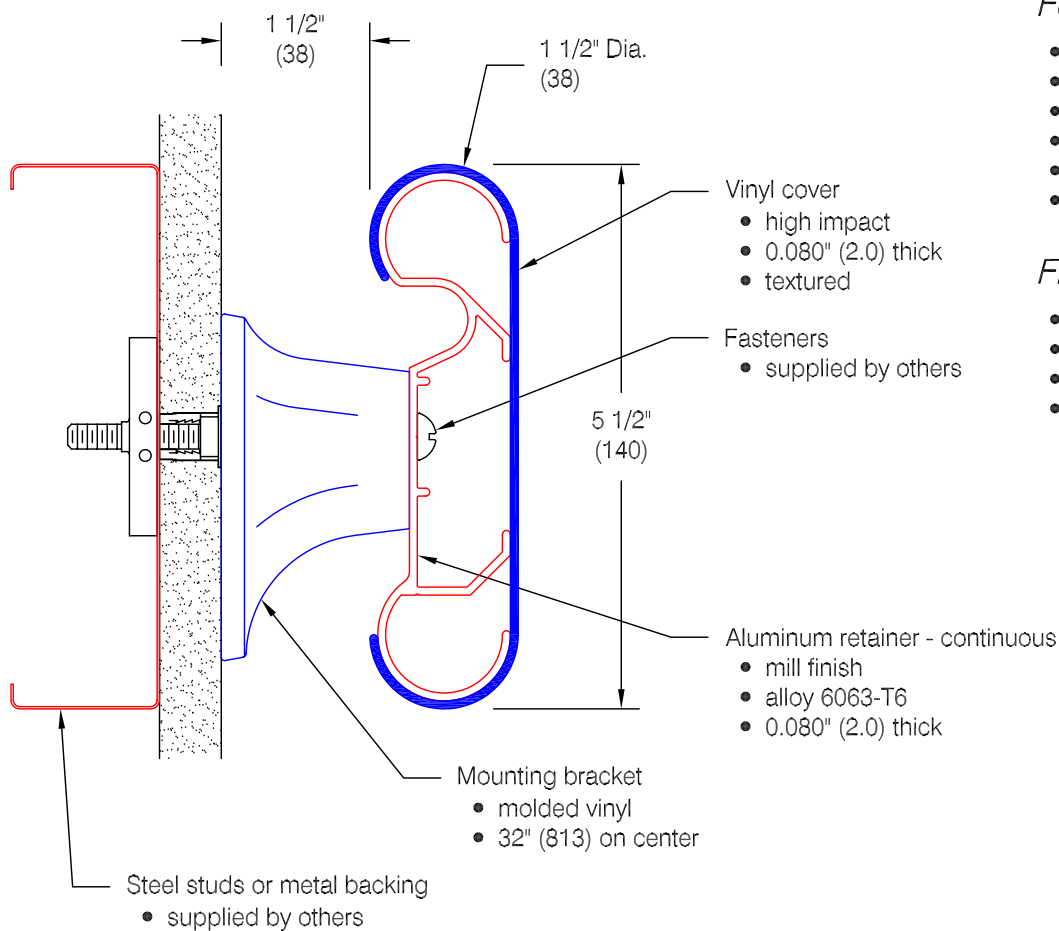

BR-500 Handrail

Features:

- ADA Compliant
- Class A fire rating
- Molded returns - with hardware
- Molded outside corners - with hardware
- Molded inside corners - with hardware
- Stock length 12'-0" (3658)

Finishes:

- Manufacturer's standard colors
- Custom colors available
- Grooved (see WD.8.0)
- Accent stripe (see WD.10.0)

Customer :	Project :	WD.7.0e
Architect :	Sales Rep :	