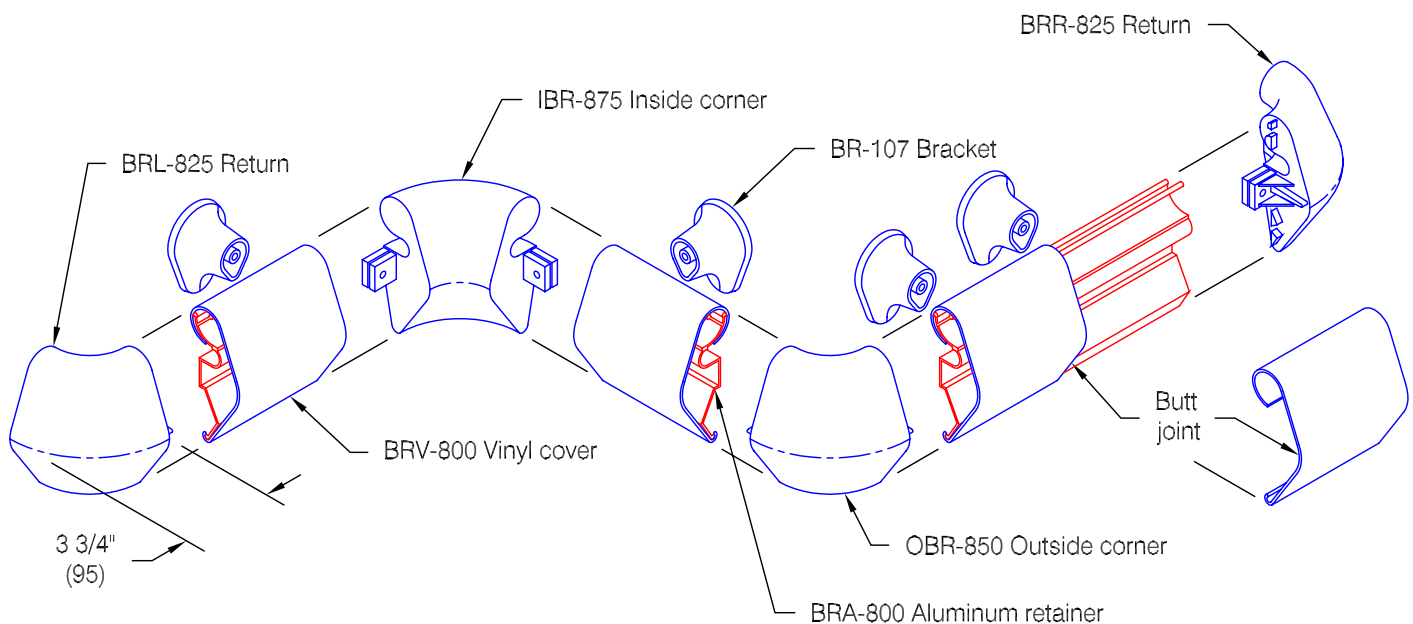

Customer :	Project :	WD.6.0b
Architect :	Sales Rep :