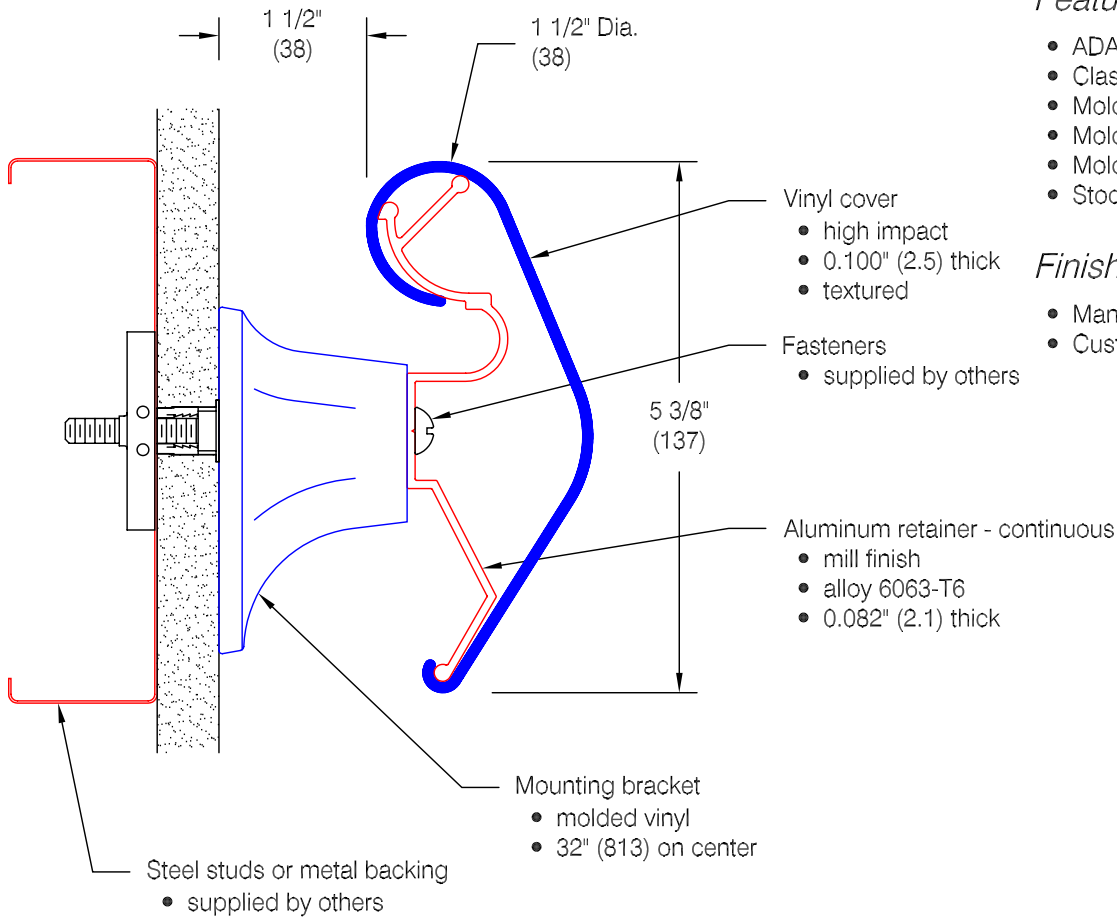

## BR-800 Handrail

### Features:

- ADA Compliant
- Class A fire rating
- Molded returns - with hardware
- Molded outside corners - with hardware
- Molded inside corners - with hardware
- Stock length 12'-0" (3658)