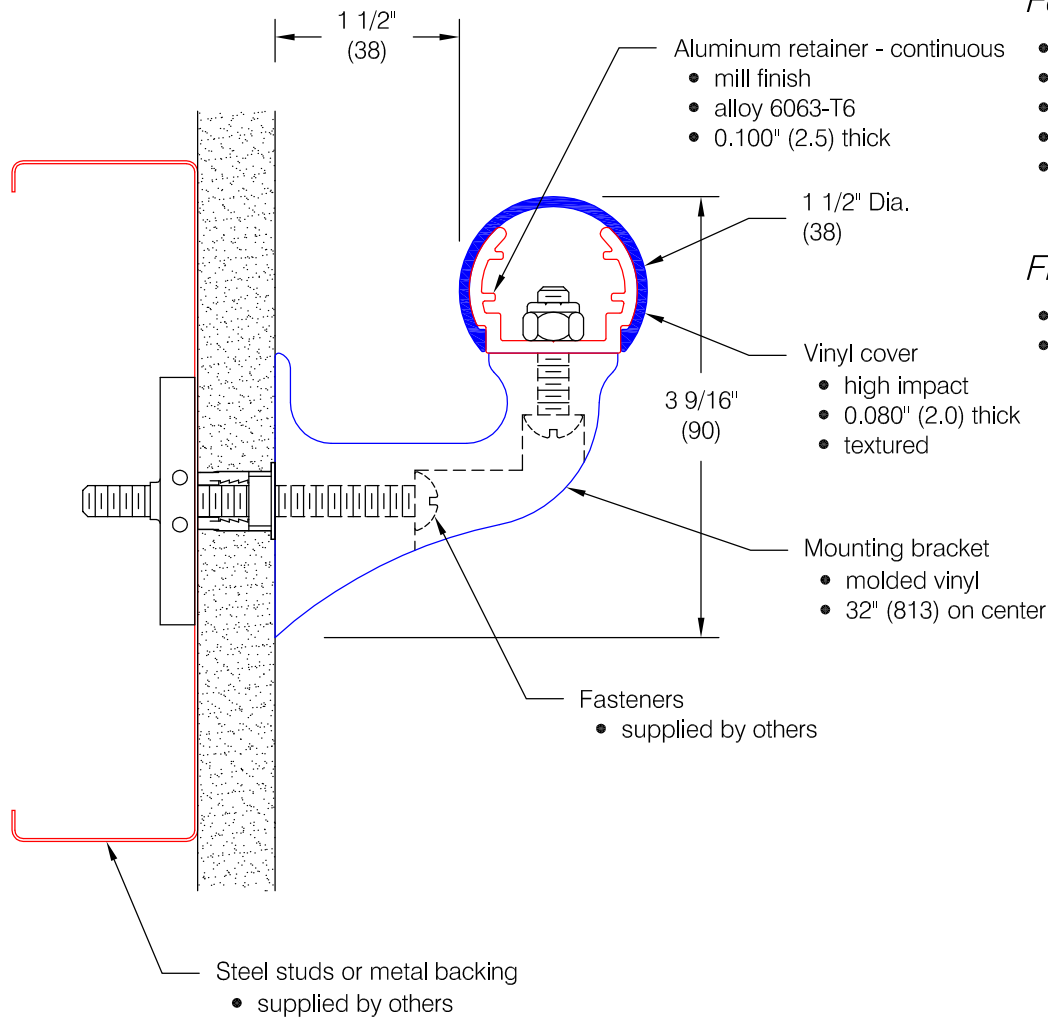

BR-1200 Handrail

Features:

- Class A fire rating
- Molded returns - with hardware
- Molded outside corners - with hardware
- Molded inside corners - with hardware
- Stock length 12'-0" (3658)

Finishes:

- Manufacturer's standard colors
- Custom colors available

Customer :

Project :

Architect :

Sales Rep :

WD.12.0b