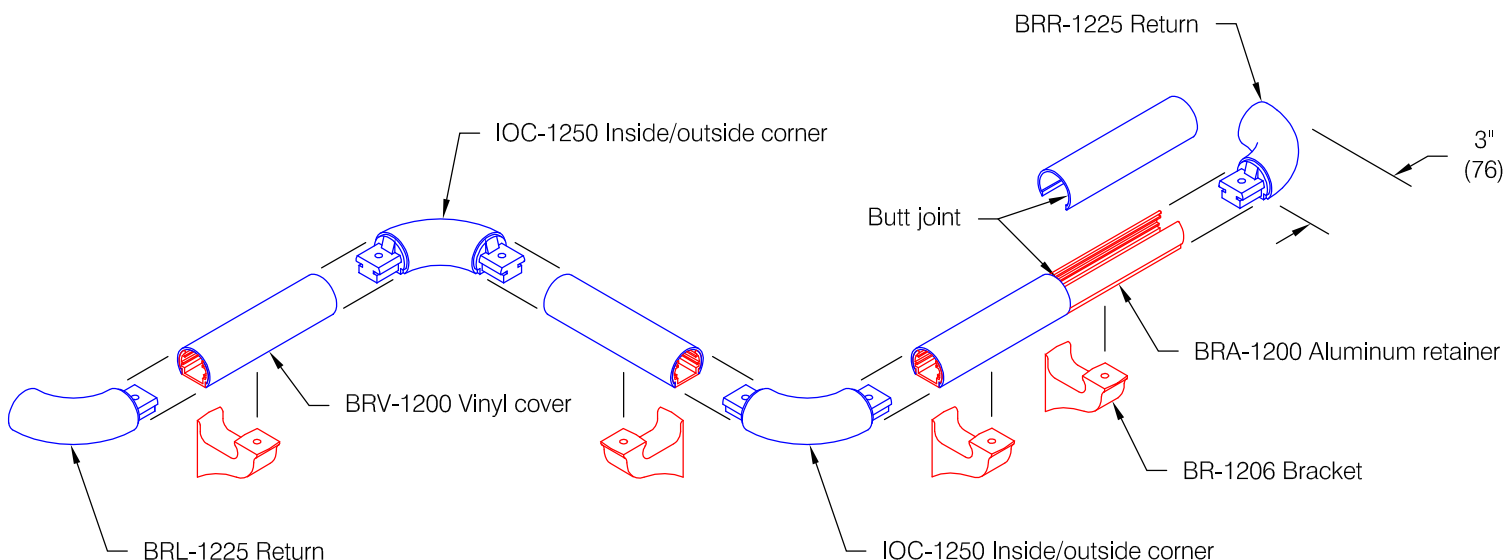

BR-1200 Handrail

Features:

- Class A fire rating
- Molded returns - with hardware
- Molded outside corners - with hardware
- Molded inside corners - with hardware
- Stock length 12'-0" (3658)

Finishes:

- Manufacturer's standard colors
- Custom colors available