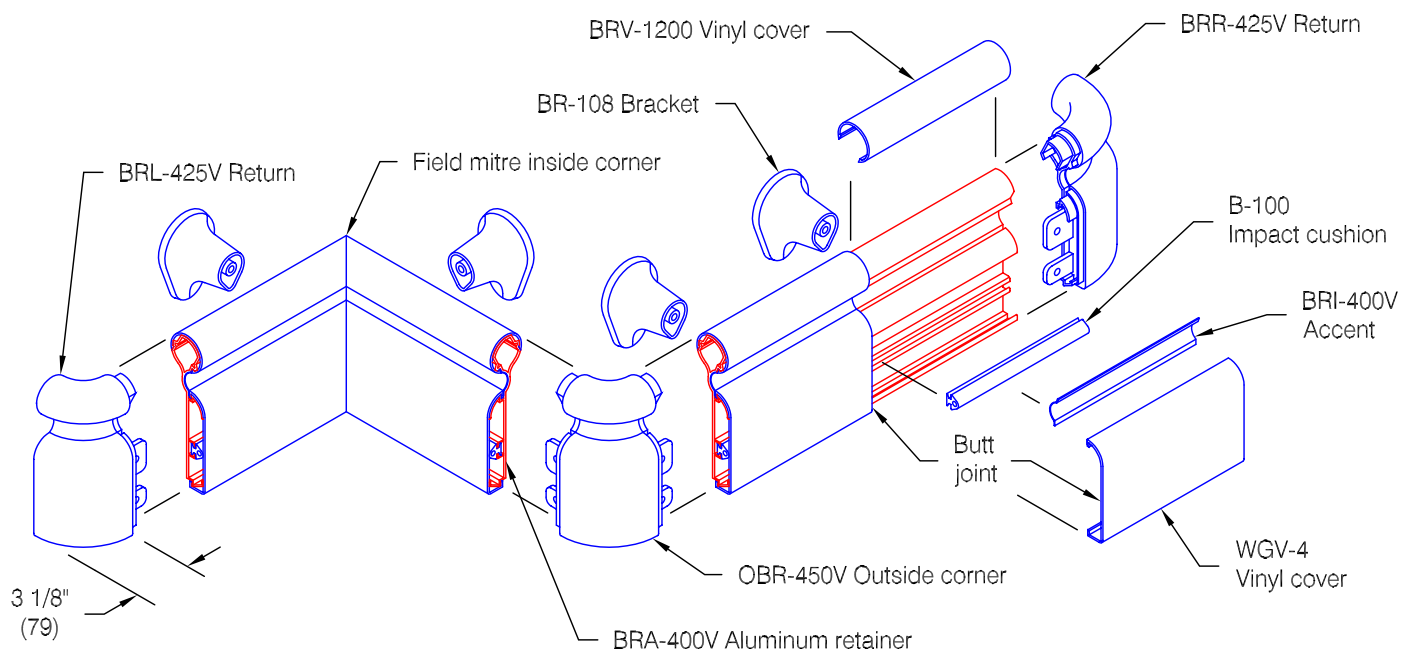

BR-400V Handrail - Standard Options

Features:

- ADA Compliant
- Class A fire rating
- Molded returns - with hardware
- Molded outside corners - with hardware
- Stock length 12'-0" (3658)

Finishes:

- Manufacturer's standard colors
- Custom colors available
- Grooved (see WD.2.0)