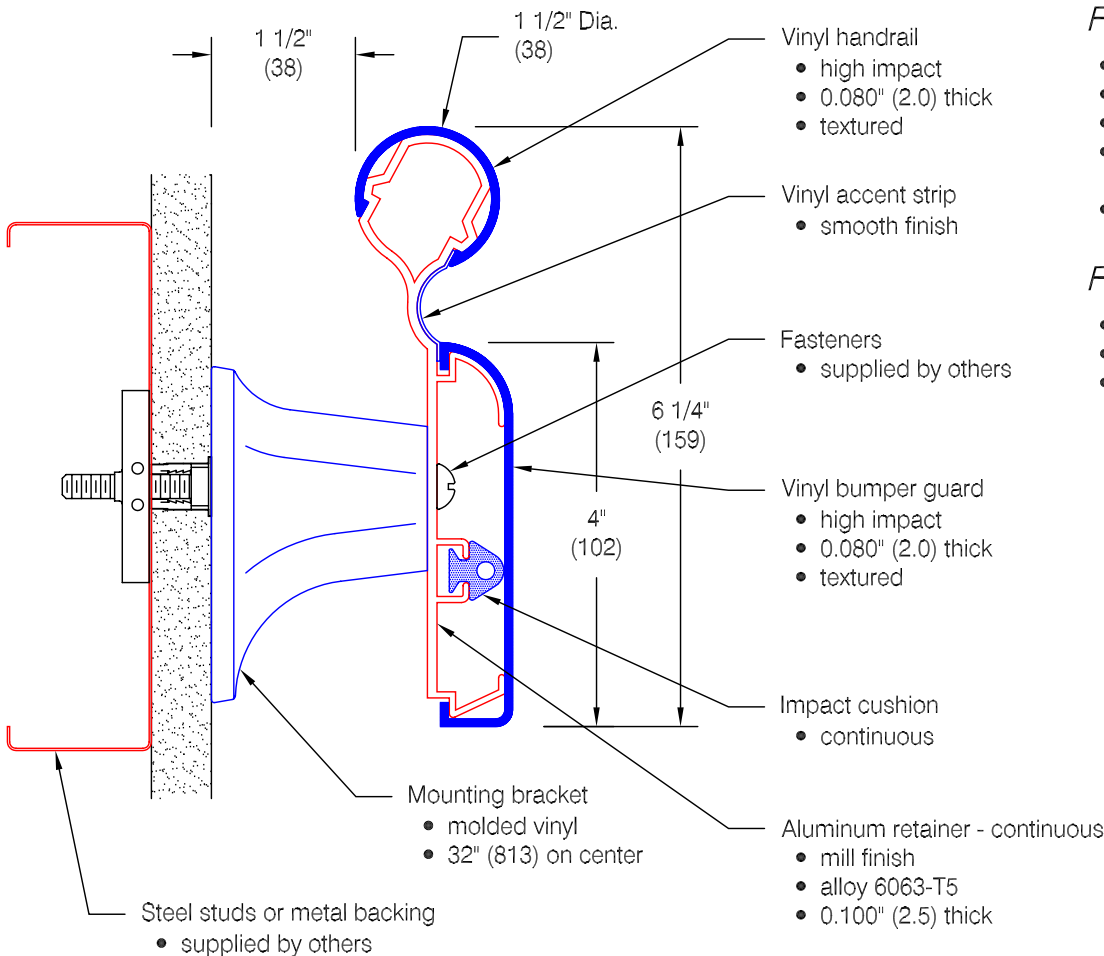

BR-400V Handrail - Standard Options

Features:

- ADA Compliant
- Class A fire rating
- Molded returns - with hardware
- Molded outside corners - with hardware
- Stock length 12'-0" (3658)

Finishes:

- Manufacturer's standard colors
- Custom colors available
- Grooved (see WD.2.0)