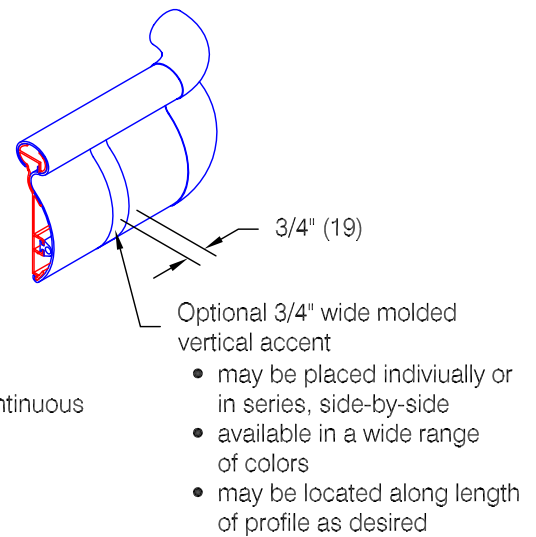

Customer :	Project :	WD.5.1d
Architect :	Sales Rep :