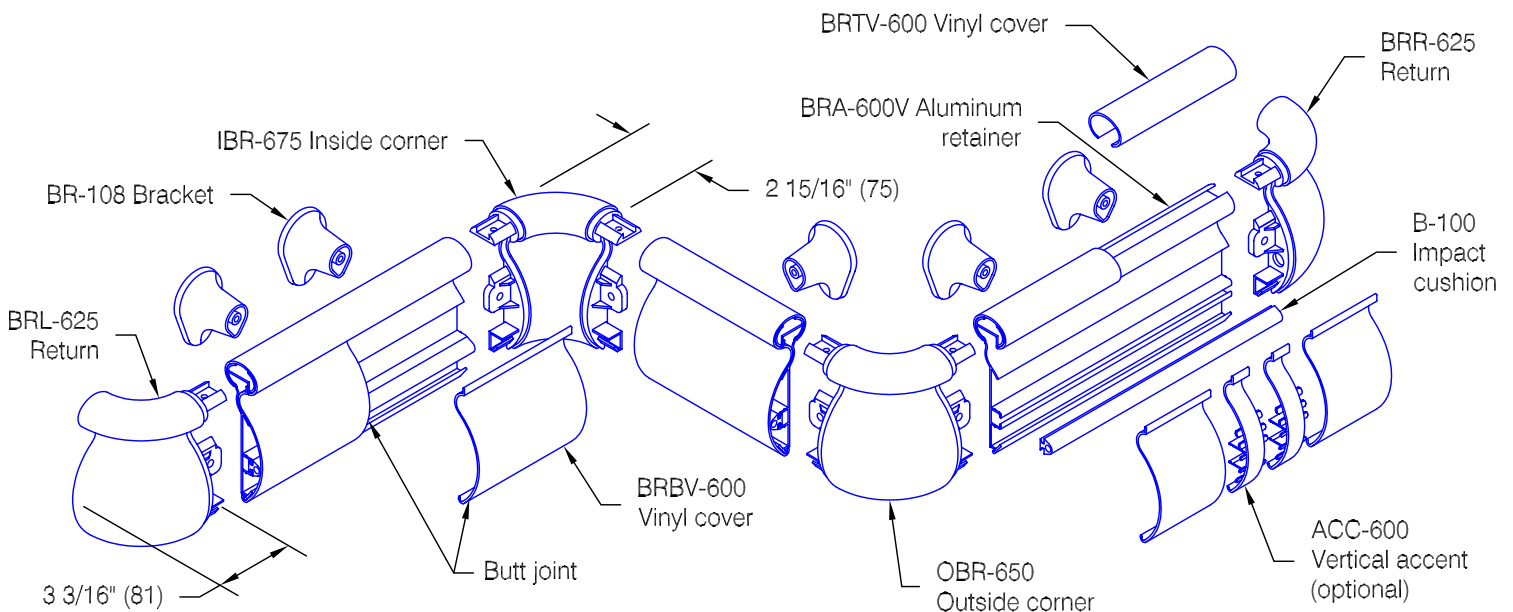

Customer :	Project :	WD.5.1d
Architect :	Sales Rep :