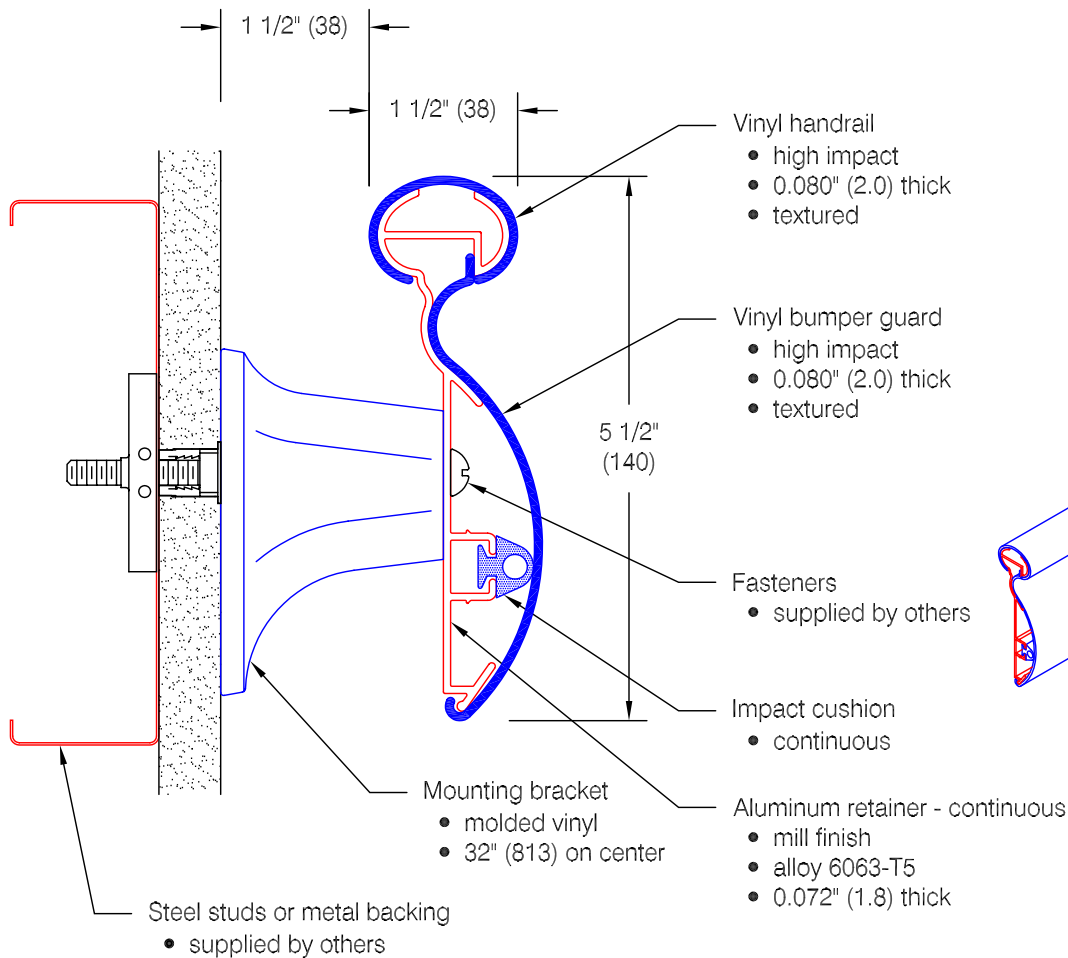

BR-600V Handrail - Standard Options

Features:

- Class A fire rating
- Molded returns - with hardware
- Molded outside corners - with hardware
- Molded inside corners - with hardware
- Stock length 12'-0" (3658)