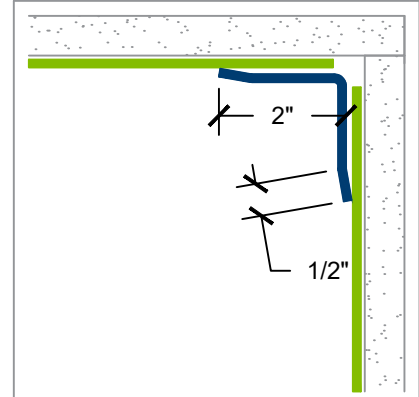

- 48-inch x 96-inch
- 48-inch x 120-inch
- Custom sizes available

Mounting Options

- ADH-50 silicone sealant adhesive
- Mechanical fasteners (supplied by others)
- Pre-drilled mounting holes available

WPAD-12 Aluminum Diamond Plate Wall Covering

- Grade 3003 bright finish aluminum diamond plate
- Wainscot or full height installation
- Butt seams
- Other aluminum grades and finishes available

Standard Sheet Sizes

- 48-inch x 96-inch
- 48-inch x 120-inch
- Custom sizes available

Mounting Options

- ADH-50 silicone sealant adhesive
- Mechanical fasteners (supplied by others)
- Pre-drilled mounting holes available

WPAD-12-ICG-50 inside corner

- Grade 3003 bright finish aluminum diamond plate
- 2-inch wing size
- 1/4-inch kick both wings
- 1/8-inch corner radius
- Height as specified

IC Inside corner detail

WPAD-12-OCG-50 outside corner

- Grade 3003 bright finish aluminum diamond plate
- 3 1/2-inch wing size
- 1/2-inch kick both wings
- 1/8-inch corner radius
- Height as specified

OC Outside corner detail