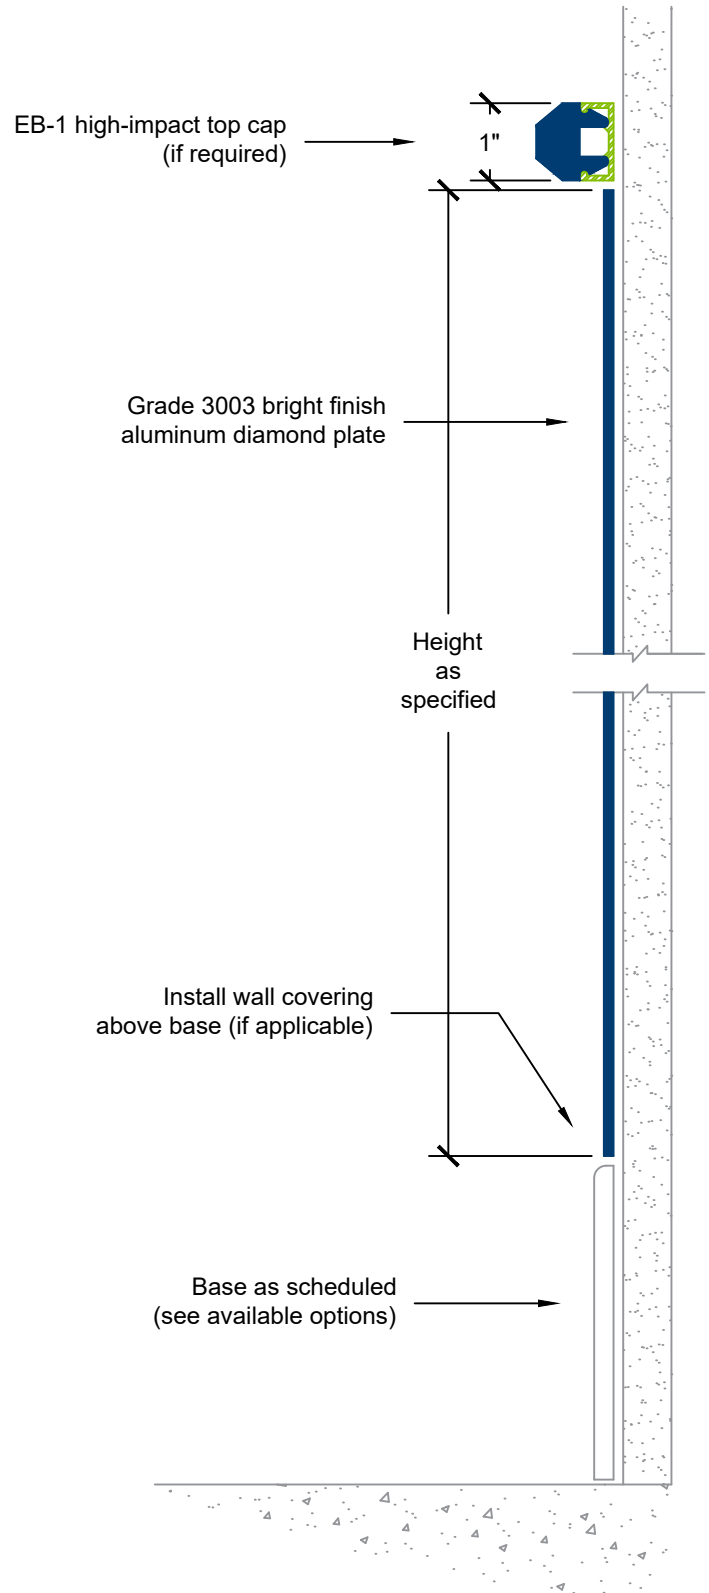

WPAD-12 Aluminum Diamond Plate Wall Covering

- Grade 3003 bright finish aluminum diamond plate
- Wainscot or full height installation
- Butt seams
- Other aluminum grades and finishes available

Standard Sheet Sizes

- 48-inch x 96-inch
- 48-inch x 120-inch
- Custom sizes available

Mounting Options

- ADH-50 silicone sealant adhesive
- Mechanical fasteners (supplied by others)
- Pre-drilled mounting holes available

WPAD-12 Aluminum Diamond Plate Wall Covering

- Grade 3003 bright finish aluminum diamond plate
- Wainscot or full height installation
- Butt seams
- Other aluminum grades and finishes available

Standard Sheet Sizes

- 48-inch x 96-inch
- 48-inch x 120-inch
- Custom sizes available

Mounting Options

- ADH-50 silicone sealant adhesive
- Mechanical fasteners (supplied by others)
- Pre-drilled mounting holes available

WPAD-12-ICG-50 inside corner

- Grade 3003 bright finish aluminum diamond plate
- 2-inch wing size
- 1/4-inch kick both wings
- 1/8-inch corner radius
- Height as specified