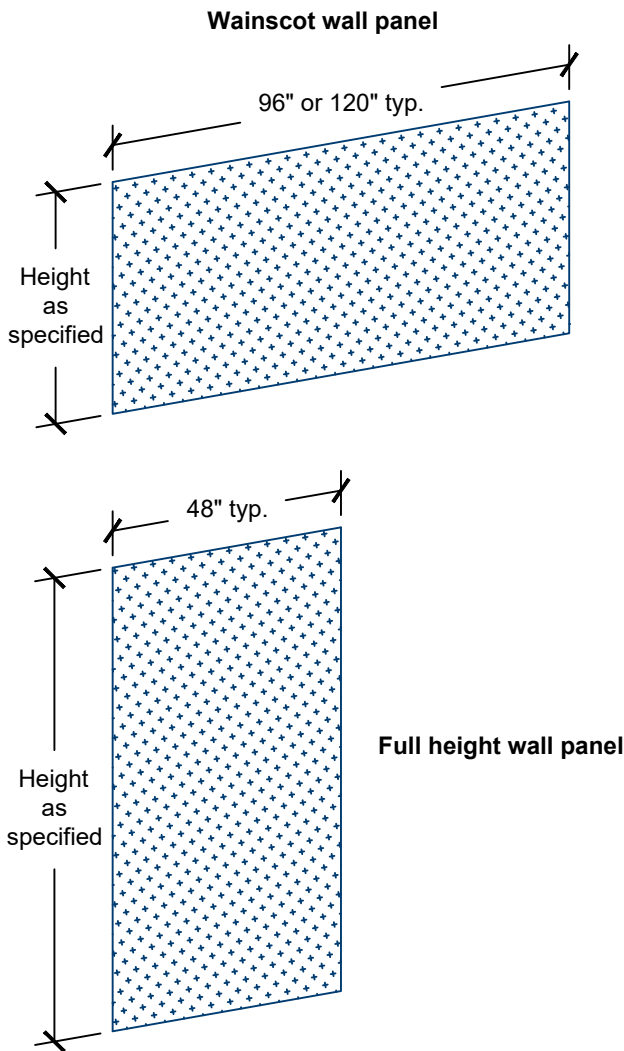

WPAD-12 Aluminum Diamond Plate Wall Covering

- Grade 3003 bright finish aluminum diamond plate
- Wainscot or full height installation
- Butt seams
- Other aluminum grades and finishes available

Standard Sheet Sizes

- 48-inch x 96-inch
- 48-inch x 120-inch
- Custom sizes available

Mounting Options

- ADH-50 silicone sealant adhesive
- Mechanical fasteners (supplied by others)
- Pre-drilled mounting holes available

WPAD-12 Aluminum Diamond Plate Wall Covering

- Grade 3003 bright finish aluminum diamond plate
- Wainscot or full height installation
- Butt seams
- Other aluminum grades and finishes available

Standard Sheet Sizes

- 48-inch x 96-inch
- 48-inch x 120-inch
- Custom sizes available

IC Inside corner detail

WPAD-12-OCG-50 outside corner

- Grade 3003 bright finish aluminum diamond plate
- 3 1/2-inch wing size
- 1/2-inch kick both wings
- 1/8-inch corner radius
- Height as specified

OC Outside corner detail