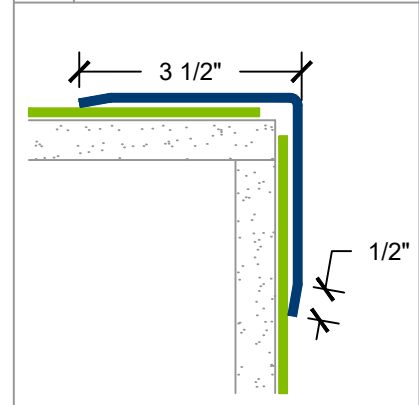

- 48-inch x 96-inch
- 48-inch x 120-inch
- Custom sizes available

Mounting Options

- ADH-50 silicone sealant adhesive
- Mechanical fasteners (supplied by others)
- Pre-drilled mounting holes available

WPAD-12 Aluminum Diamond Plate Wall Covering

- Grade 3003 bright finish aluminum diamond plate
- Wainscot or full height installation
- Butt seams
- Other aluminum grades and finishes available

Standard Sheet Sizes

- 48-inch x 96-inch
- 48-inch x 120-inch
- Custom sizes available

Mounting Options

- ADH-50 silicone sealant adhesive
- Mechanical fasteners (supplied by others)
- Pre-drilled mounting holes available

WPAD-12-ICG-50 inside corner

- Grade 3003 bright finish aluminum diamond plate
- 2-inch wing size
- 1/4-inch kick both wings
- 1/8-inch corner radius
- Height as specified

IC Inside corner detail

WPAD-12-OCG-50 outside corner

- Grade 3003 bright finish aluminum diamond plate
- 3 1/2-inch wing size
- 1/2-inch kick both wings
- 1/8-inch corner radius
- Height as specified

OC Outside corner detail