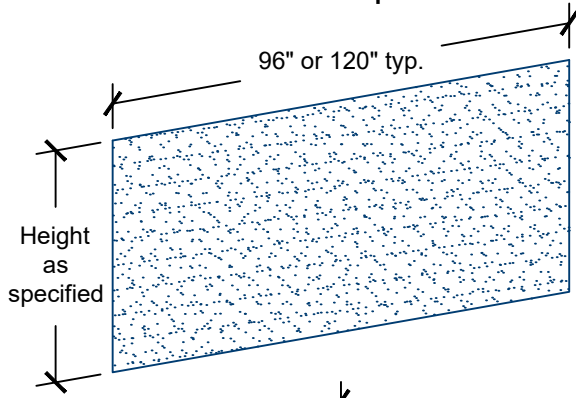

SD-50 Super Duty Wall Covering

- .050-inch aluminum with super duty polyurea coating
- Wainscot or full height installation
- Trim and corner pieces available
- Full range of RAL colors available
- Other thicknesses available

Standard Sheet Sizes

- 48-inch x 96-inch
- 48-inch x 120-inch
- Custom sizes available

Mounting Options

- ADH-50 silicone sealant adhesive
- Mechanical fasteners (supplied by others)
- Pre-drilled mounting holes available

SD-50-CR-2 chair rail

- 1/4-inch aluminum with super duty polyurea coating
- 2-inch height
- Stock lengths
- Custom sizes available

.050-inch aluminum sheet with super duty polyurea coating

Wainscot wall panel