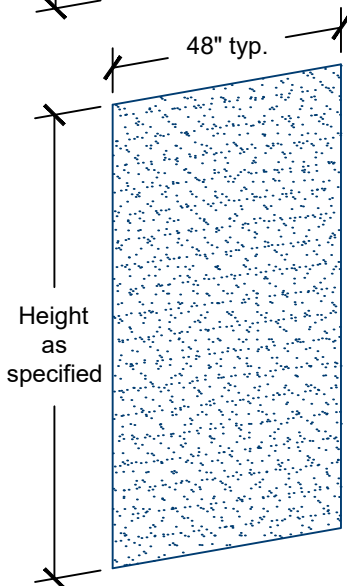

Standard Sheet Sizes

- 48-inch x 96-inch
- 48-inch x 120-inch
- Custom sizes available

Mounting Options

- ADH-50 silicone sealant adhesive
- Mechanical fasteners (supplied by others)
- Pre-drilled mounting holes available

SD-50-CR-2 chair rail

- 1/4-inch aluminum with super duty polyurea coating
- 2-inch height
- Stock lengths
- Custom sizes available

.050-inch aluminum sheet with super duty polyurea coating

Wainscot wall panel

Full height wall panel

SD-50-BB-4 baseboard

- 1/8-inch aluminum with super duty polyurea coating
- 4-inch height
- Stock lengths
- Custom sizes available

SD-50 Super Duty Wall Covering

- .050-inch aluminum with super duty polyurea coating
- Wainscot or full height installation
- Trim and corner pieces available
- Full range of RAL colors available
- Other thicknesses available