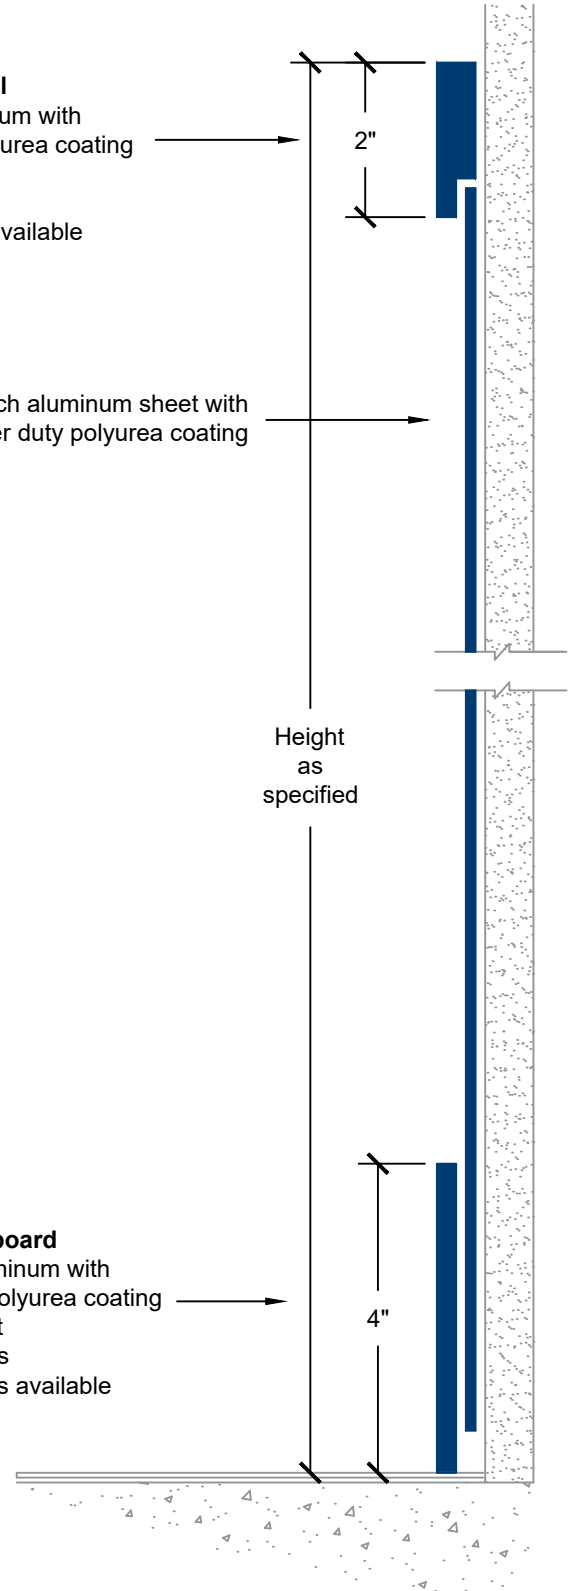

Standard Sheet Sizes

- 48-inch x 96-inch
- 48-inch x 120-inch
- Custom sizes available

Mounting Options

- ADH-50 silicone sealant adhesive
- Mechanical fasteners (supplied by others)
- Pre-drilled mounting holes available

SD-50-CR-2 chair rail

- 1/4-inch aluminum with super duty polyurea coating
- 2-inch height
- Stock lengths
- Custom sizes available

.050-inch aluminum sheet with super duty polyurea coating

Wainscot wall panel

Full height wall panel

SD-50-BB-4 baseboard

- 1/8-inch aluminum with super duty polyurea coating
- 4-inch height
- Stock lengths
- Custom sizes available

SD-50 Super Duty Wall Covering

- .050-inch aluminum with super duty polyurea coating
- Wainscot or full height installation
- Trim and corner pieces available
- Full range of RAL colors available
- Other thicknesses available