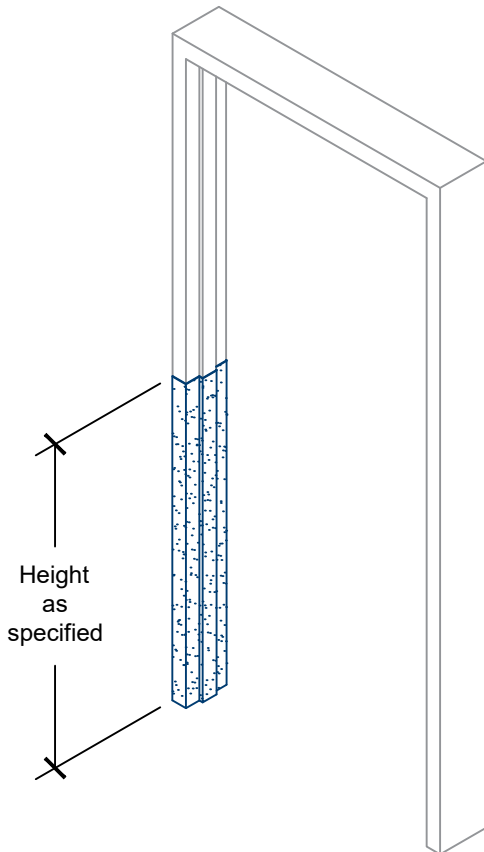

## SDDFC-60 Super Duty Door Frame Cover

- .050-inch aluminum with super duty polyurea coating
- Custom-fabricated per field measurements
- Cut-outs for hinges and strikes available
- Hospital stop profiles available
- Full range of RAL colors available
- Other thicknesses available

### Mounting Options

- ADH-50 adhesive
- Mechanical fasteners (supplied by others)
- Pre-drilled mounting holes available

Custom-fabricated  
.050-inch aluminum with  
super duty polyurea coating