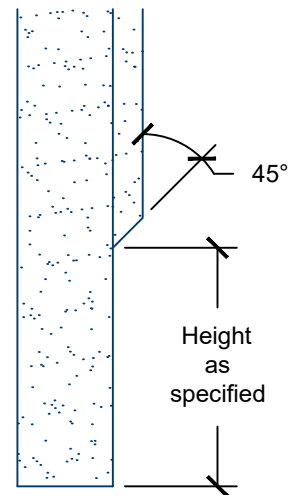

## SDDFC-60 Super Duty Door Frame Cover

- .050-inch aluminum with super duty polyurea coating
- Custom-fabricated per field measurements
- Cut-outs for hinges and strikes available
- Hospital stop profiles available
- Full range of RAL colors available
- Other thicknesses available

### Mounting Options

- ADH-50 adhesive
- Mechanical fasteners (supplied by others)
- Pre-drilled mounting holes available

Custom-fabricated  
.050-inch aluminum with  
super duty polyurea coating