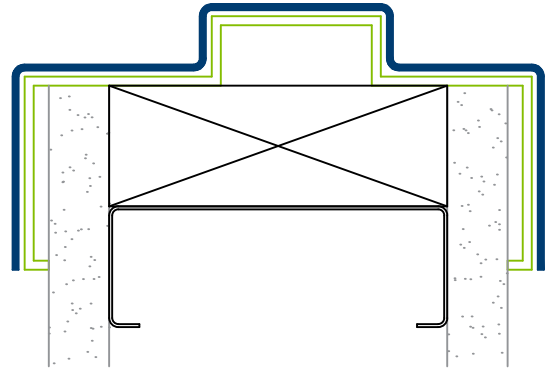

## SDDFC-60 Super Duty Door Frame Cover

- .050-inch aluminum with super duty polyurea coating
- Custom-fabricated per field measurements
- Cut-outs for hinges and strikes available
- Hospital stop profiles available
- Full range of RAL colors available
- Other thicknesses available

### Mounting Options

- ADH-50 adhesive
- Mechanical fasteners (supplied by others)
- Pre-drilled mounting holes available

Custom-fabricated  
.050-inch aluminum with  
super duty polyurea coating