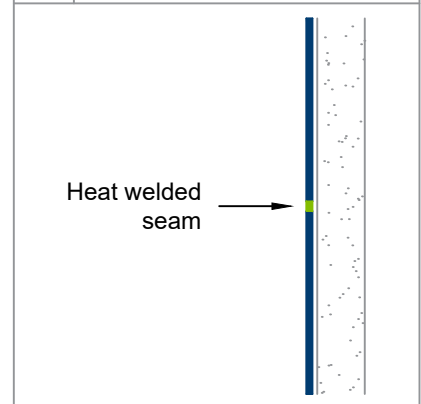

Standard Sheet Sizes

- 48-inch x 96-inch
- 48-inch x 120-inch

Mounting Options

- ADH-30 adhesive
- HWR-100 weld rod at seams

WCHW-80 Seamless Vinyl Wall Covering

- White rigid PVC with smooth glossy finish
- Wainscot or full height installation
- Heat welded seams and thermo-formed corners
- Custom sizes and angles available
- Custom finishes and colors available

Standard Sheet Sizes

- 48-inch x 96-inch
- 48-inch x 120-inch

Mounting Options

- ADH-30 adhesive
- HWR-100 weld rod at seams

WCHW-80-IC inside corner

- Thermo-formed rigid pvc
- 6-inch wing size
- Heat welded to wall panels
- Height as specified

WCHW-80-OC outside corner

- Thermo-formed rigid pvc
- 6-inch wing size
- Heat welded to wall panels
- Height as specified

Heat welded seams

- HWR-100 weld rod
- Heat welded with hot air hand tool
- Trim excess

IC Inside corner detail

OC Outside corner detail

J 1/2-inch offset joint detail