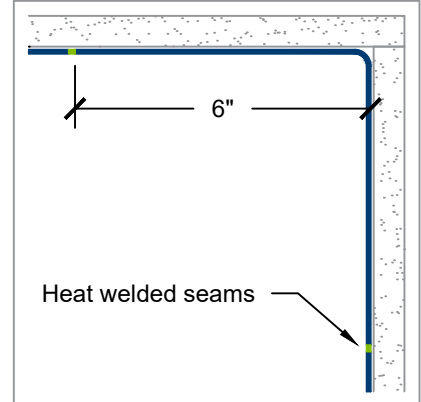

Standard Sheet Sizes

- 48-inch x 96-inch
- 48-inch x 120-inch

Mounting Options

- ADH-30 adhesive
- HWR-100 weld rod at seams

WCHW-80 Seamless Vinyl Wall Covering

- White rigid PVC with smooth glossy finish
- Wainscot or full height installation
- Heat welded seams and thermo-formed corners
- Custom sizes and angles available
- Custom finishes and colors available

Standard Sheet Sizes

- 48-inch x 96-inch
- 48-inch x 120-inch

Mounting Options

- ADH-30 adhesive
- HWR-100 weld rod at seams

WCHW-80-IC inside corner

- Thermo-formed rigid pvc
- 6-inch wing size
- Heat welded to wall panels
- Height as specified

WCHW-80-OC outside corner

- Thermo-formed rigid pvc
- 6-inch wing size
- Heat welded to wall panels
- Height as specified

Heat welded seams

- HWR-100 weld rod
- Heat welded with hot air hand tool
- Trim excess

IC Inside corner detail

OC Outside corner detail

J 1/2-inch offset joint detail