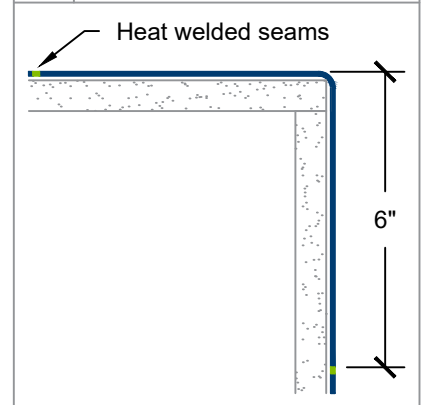

Standard Sheet Sizes

- 48-inch x 96-inch
- 48-inch x 120-inch

Mounting Options

- ADH-30 adhesive
- HWR-100 weld rod at seams

WCHW-80 Seamless Vinyl Wall Covering

- White rigid PVC with smooth glossy finish
- Wainscot or full height installation
- Heat welded seams and thermo-formed corners
- Custom sizes and angles available
- Custom finishes and colors available

Standard Sheet Sizes

- 48-inch x 96-inch
- 48-inch x 120-inch

Mounting Options

- ADH-30 adhesive
- HWR-100 weld rod at seams

WCHW-80-IC inside corner

- Thermo-formed rigid pvc
- 6-inch wing size
- Heat welded to wall panels
- Height as specified

WCHW-80-OC outside corner

- Thermo-formed rigid pvc
- 6-inch wing size
- Heat welded to wall panels
- Height as specified

Heat welded seams

- HWR-100 weld rod
- Heat welded with hot air hand tool
- Trim excess

IC Inside corner detail

OC Outside corner detail

J 1/2-inch offset joint detail