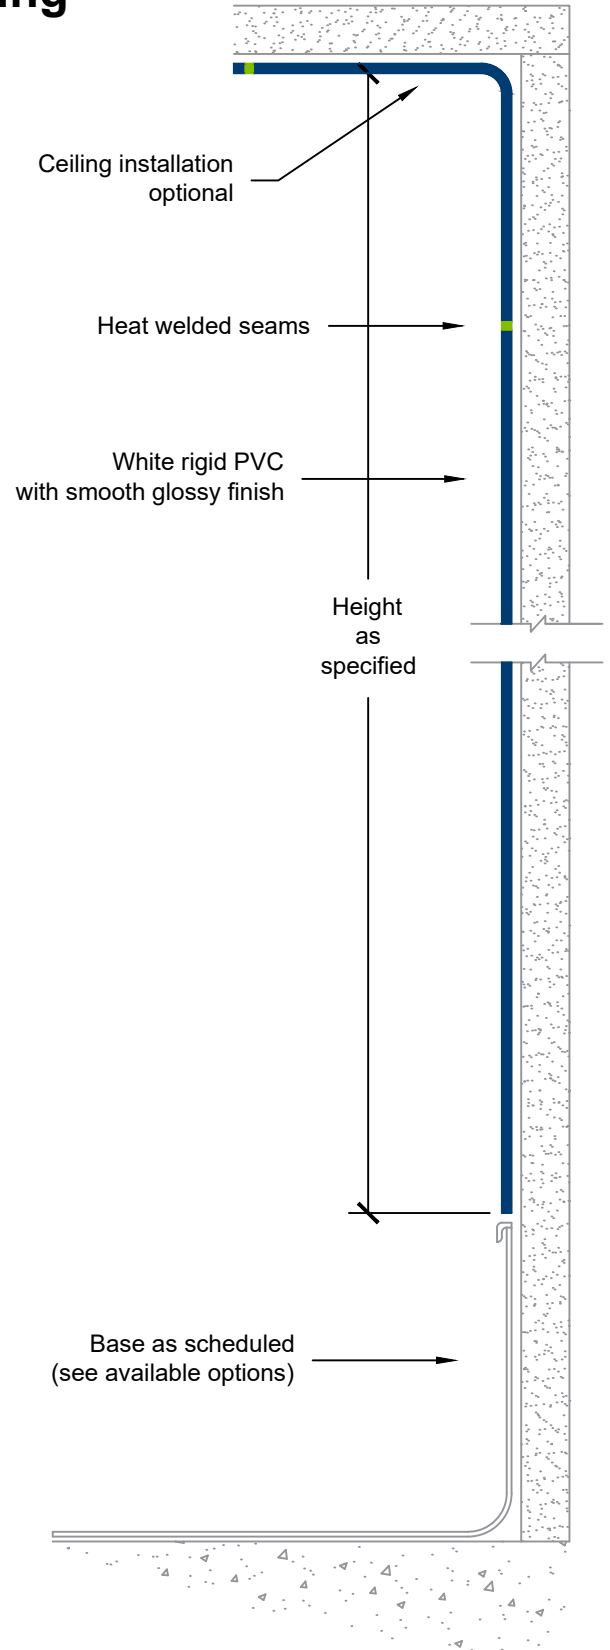

WCHW-80 Seamless Vinyl Wall Covering

- White rigid PVC with smooth glossy finish
- Wainscot or full height installation
- Heat welded seams and thermo-formed corners
- Custom sizes and angles available
- Custom finishes and colors available

Standard Sheet Sizes

- 48-inch x 96-inch
- 48-inch x 120-inch

Mounting Options

- ADH-30 adhesive
- HWR-100 weld rod at seams

WCHW-80 Seamless Vinyl Wall Covering

- White rigid PVC with smooth glossy finish
- Wainscot or full height installation
- Heat welded seams and thermo-formed corners
- Custom sizes and angles available
- Custom finishes and colors available

Standard Sheet Sizes

- 48-inch x 96-inch
- 48-inch x 120-inch

Mounting Options

- ADH-30 adhesive
- HWR-100 weld rod at seams

WCHW-80-IC inside corner

- Thermo-formed rigid pvc
- 6-inch wing size
- Heat welded to wall panels
- Height as specified

WCHW-80-OC outside corner

- Thermo-formed rigid pvc
- 6-inch wing size
- Heat welded to wall panels
- Height as specified

Heat welded seams

- HWR-100 weld rod
- Heat welded with hot air hand tool
- Trim excess