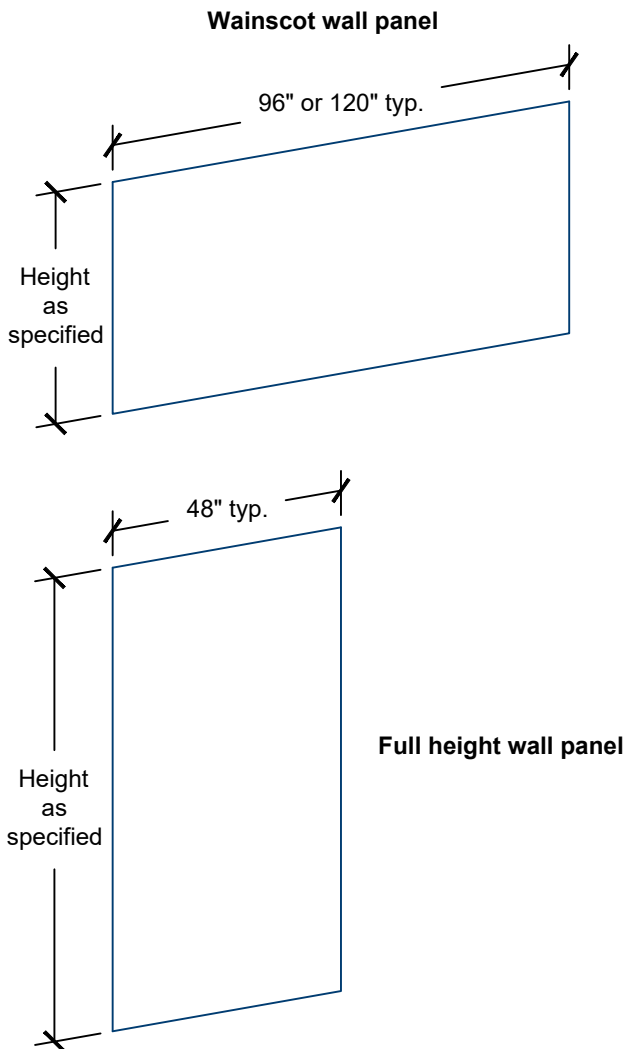

WCHW-80 Seamless Vinyl Wall Covering

- White rigid PVC with smooth glossy finish
- Wainscot or full height installation
- Heat welded seams and thermo-formed corners
- Custom sizes and angles available
- Custom finishes and colors available

Standard Sheet Sizes

- 48-inch x 96-inch
- 48-inch x 120-inch

Mounting Options

- ADH-30 adhesive
- HWR-100 weld rod at seams

WCHW-80 Seamless Vinyl Wall Covering

- White rigid PVC with smooth glossy finish
- Wainscot or full height installation
- Heat welded seams and thermo-formed corners
- Custom sizes and angles available
- Custom finishes and colors available

Standard Sheet Sizes

- 48-inch x 96-inch
- 48-inch x 120-inch

Mounting Options

- ADH-30 adhesive
- HWR-100 weld rod at seams

WCHW-80-IC inside corner

- Thermo-formed rigid pvc
- 6-inch wing size
- Heat welded to wall panels
- Height as specified

WCHW-80-OC outside corner

- Thermo-formed rigid pvc
- 6-inch wing size
- Heat welded to wall panels
- Height as specified

Heat welded seams

- HWR-100 weld rod
- Heat welded with hot air hand tool
- Trim excess