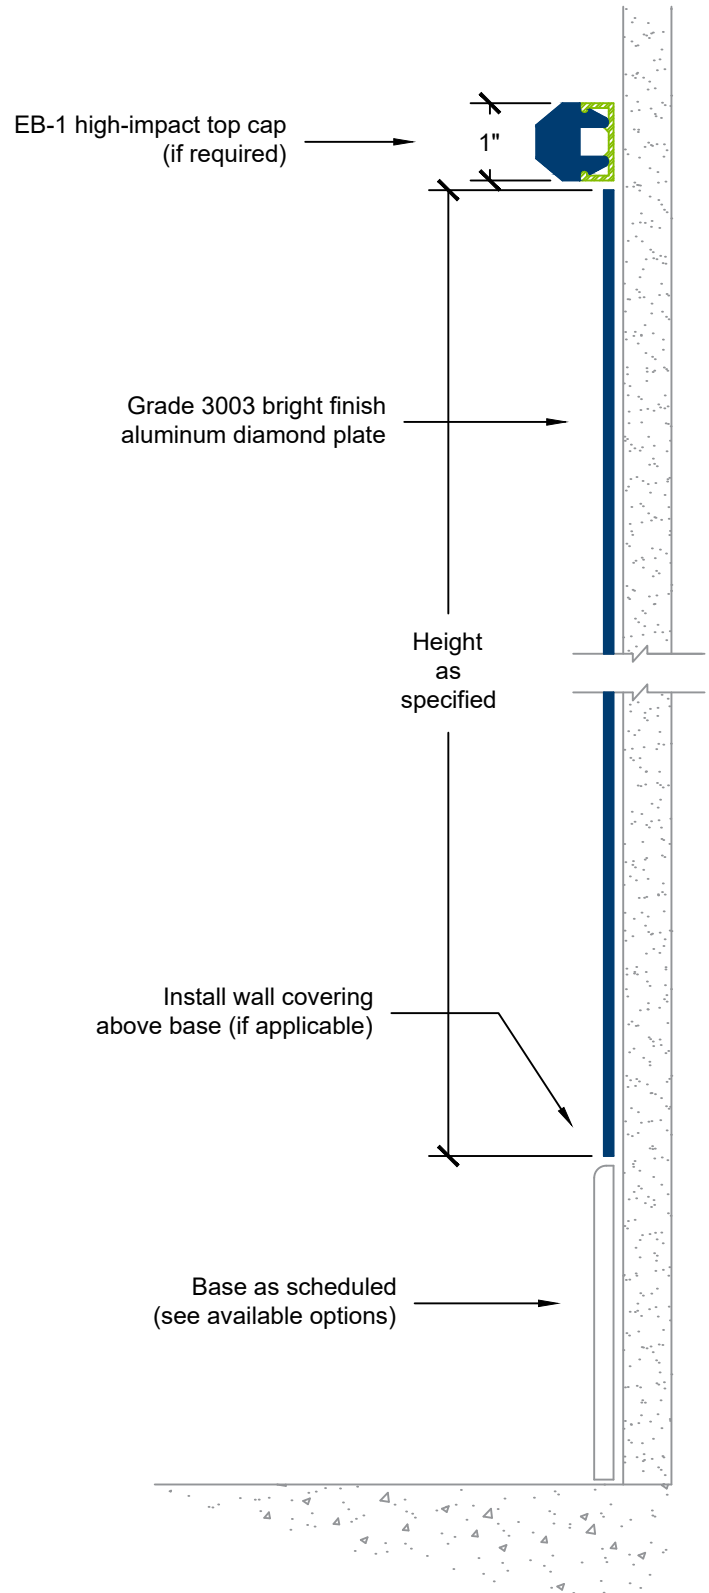

WPAD-12 Aluminum Diamond Plate Wall Covering

- Grade 3003 bright finish aluminum diamond plate
- Wainscot or full height installation
- Butt seams
- Other aluminum grades and finishes available

Standard Sheet Sizes

- 48-inch x 96-inch
- 48-inch x 120-inch
- Custom sizes available

Mounting Options

- ADH-50 adhesive
- Mechanical fasteners (supplied by others)
- Pre-drilled mounting holes available

WPAD-12 Aluminum Diamond Plate Wall Covering

- Grade 3003 bright finish aluminum diamond plate
- Wainscot or full height installation
- Butt seams
- Other aluminum grades and finishes available

Standard Sheet Sizes

- 48-inch x 96-inch
- 48-inch x 120-inch
- Custom sizes available

Mounting Options

- ADH-50 adhesive
- Mechanical fasteners (supplied by others)
- Pre-drilled mounting holes available

WPAD-12-ICG-50 inside corner

- Grade 3003 bright finish aluminum diamond plate
- 2-inch wing size
- 1/8-inch corner radius
- Height as specified