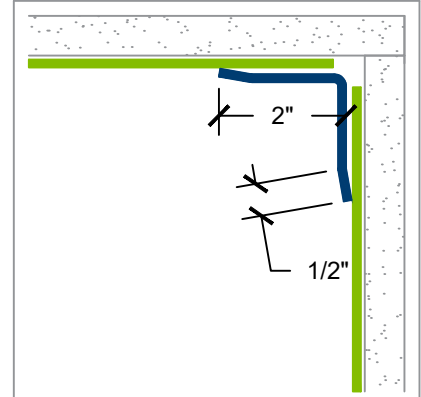

- 48-inch x 96-inch
- 48-inch x 120-inch
- Custom sizes available

Mounting Options

- ADH-50 adhesive
- Mechanical fasteners (supplied by others)
- Pre-drilled mounting holes available

WPAD-12 Aluminum Diamond Plate Wall Covering

- Grade 3003 bright finish aluminum diamond plate
- Wainscot or full height installation
- Butt seams
- Other aluminum grades and finishes available

Standard Sheet Sizes

- 48-inch x 96-inch
- 48-inch x 120-inch
- Custom sizes available

Mounting Options

- ADH-50 adhesive
- Mechanical fasteners (supplied by others)
- Pre-drilled mounting holes available

WPAD-12-ICG-50 inside corner

- Grade 3003 bright finish aluminum diamond plate
- 2-inch wing size
- 1/8-inch corner radius
- Height as specified

IC Inside corner detail

WPAD-12-OCG-50 outside corner

- Grade 3003 bright finish aluminum diamond plate
- 3 1/2-inch wing size
- 1/8-inch corner radius
- Height as specified

OC Outside corner detail

Butt seam joints