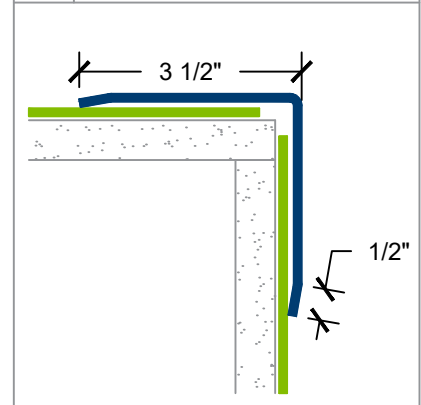

- 48-inch x 96-inch
- 48-inch x 120-inch
- Custom sizes available

Mounting Options

- ADH-50 adhesive
- Mechanical fasteners (supplied by others)
- Pre-drilled mounting holes available

WPAD-12 Aluminum Diamond Plate Wall Covering

- Grade 3003 bright finish aluminum diamond plate
- Wainscot or full height installation
- Butt seams
- Other aluminum grades and finishes available

Standard Sheet Sizes

- 48-inch x 96-inch
- 48-inch x 120-inch
- Custom sizes available

Mounting Options

- ADH-50 adhesive
- Mechanical fasteners (supplied by others)
- Pre-drilled mounting holes available

WPAD-12-ICG-50 inside corner

- Grade 3003 bright finish aluminum diamond plate
- 2-inch wing size
- 1/8-inch corner radius
- Height as specified

IC Inside corner detail

WPAD-12-OCG-50 outside corner

- Grade 3003 bright finish aluminum diamond plate
- 3 1/2-inch wing size
- 1/8-inch corner radius
- Height as specified

OC Outside corner detail

Butt seam joints