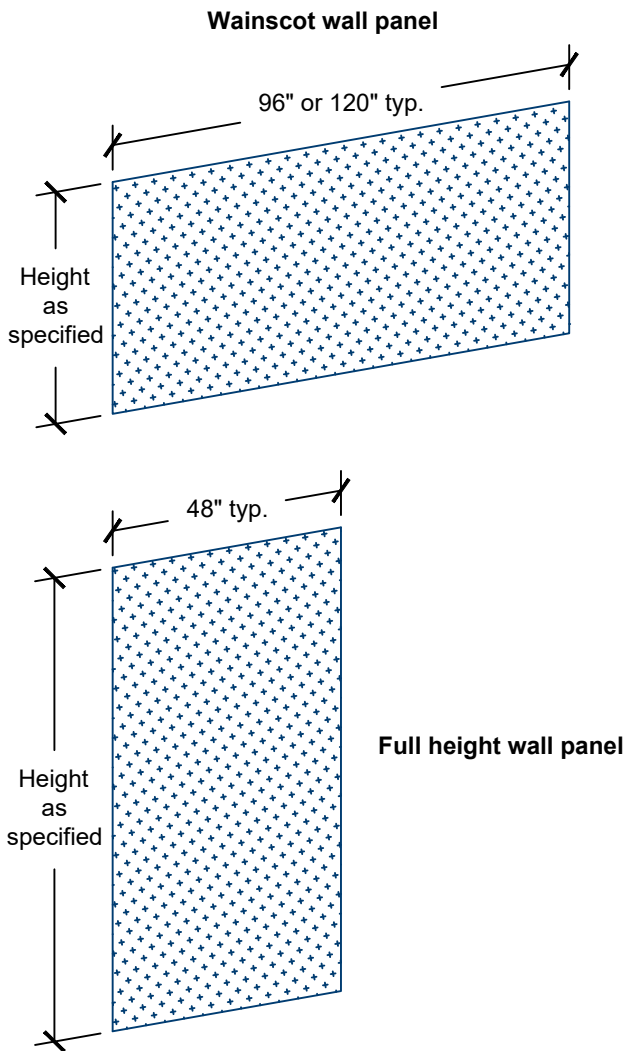

WPAD-12 Aluminum Diamond Plate Wall Covering

- Grade 3003 bright finish aluminum diamond plate
- Wainscot or full height installation
- Butt seams
- Other aluminum grades and finishes available

Standard Sheet Sizes

- 48-inch x 96-inch
- 48-inch x 120-inch
- Custom sizes available

Mounting Options

- ADH-50 adhesive
- Mechanical fasteners (supplied by others)
- Pre-drilled mounting holes available

WPAD-12 Aluminum Diamond Plate Wall Covering

- Grade 3003 bright finish aluminum diamond plate
- Wainscot or full height installation
- Butt seams
- Other aluminum grades and finishes available

Standard Sheet Sizes

- 48-inch x 96-inch
- 48-inch x 120-inch
- Custom sizes available

IC Inside corner detail

WPAD-12-OCG-50 outside corner

- Grade 3003 bright finish aluminum diamond plate
- 3 1/2-inch wing size
- 1/8-inch corner radius
- Height as specified

OC Outside corner detail

Butt seam joints